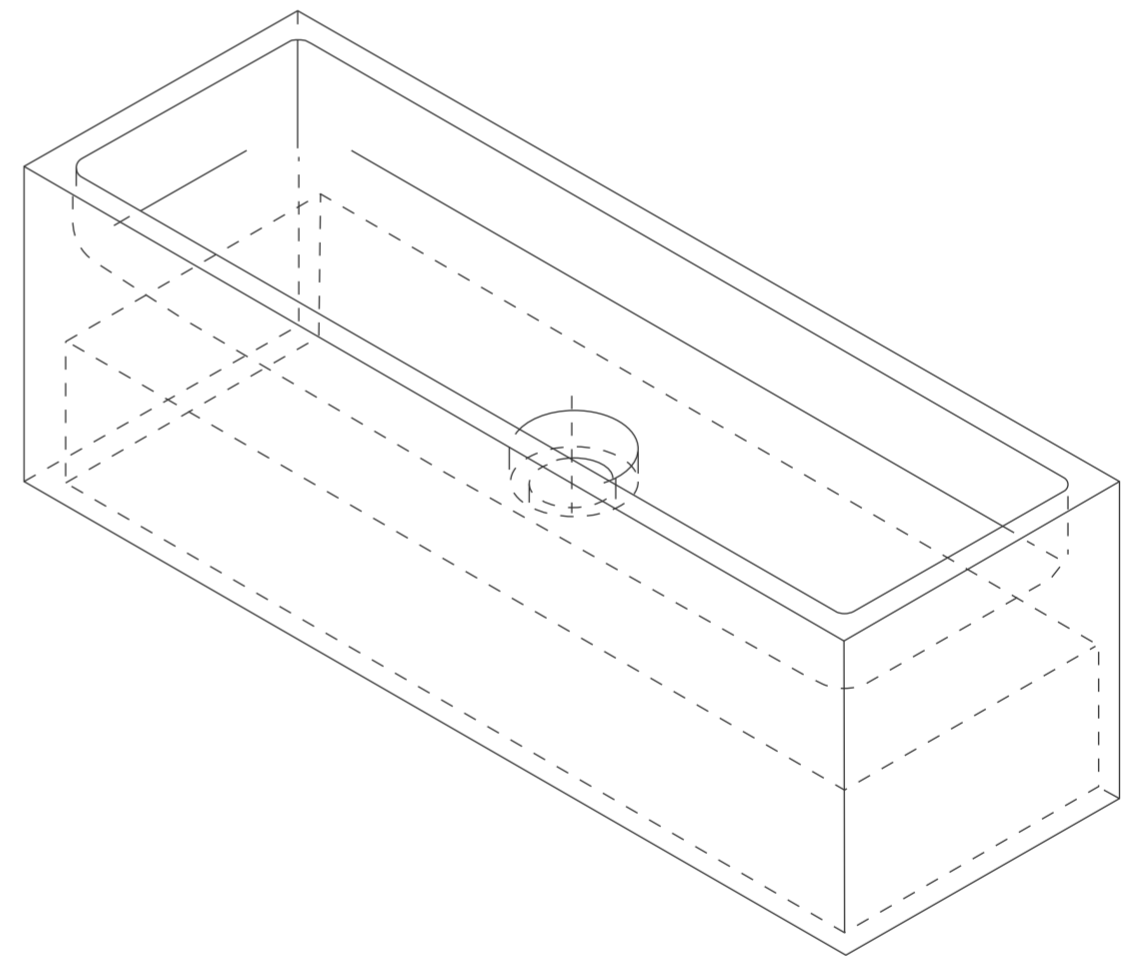

Front View

Side View

Top View

**LUSO**

Product Name	Tucci Wall Hung Basin 600mm
Basin Finish:	Marble / Stone
Size, mm:	600 × 200 × 200

All dimensions provided in millimeters.