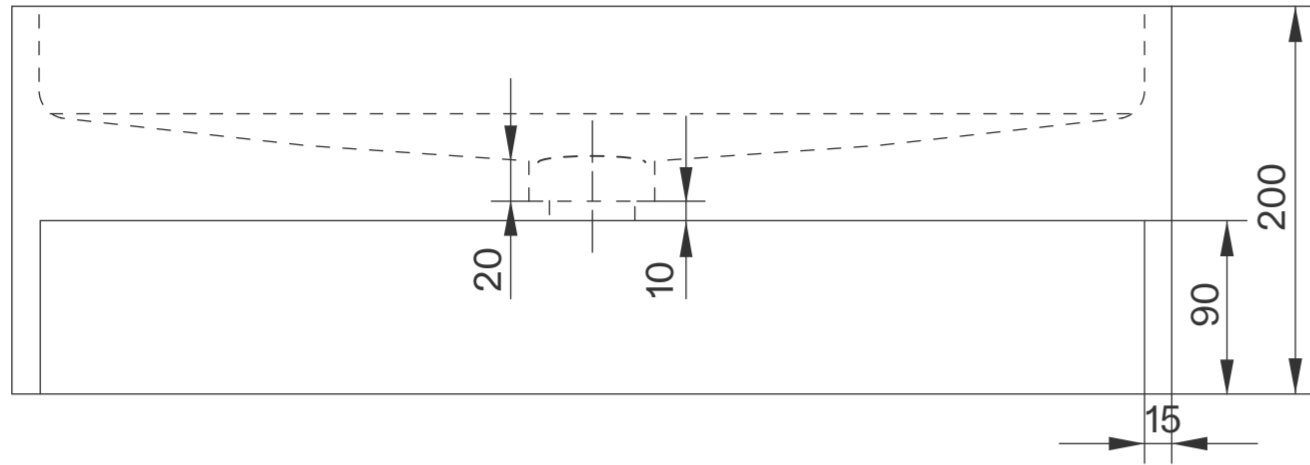

Front View

Side View

Top View

**LUSO**

Product Name	Tucci Wall Hung Basin 600mm
Basin Finish:	Marble / Stone
Size, mm:	600 × 200 × 200

All dimensions provided in millimeters.