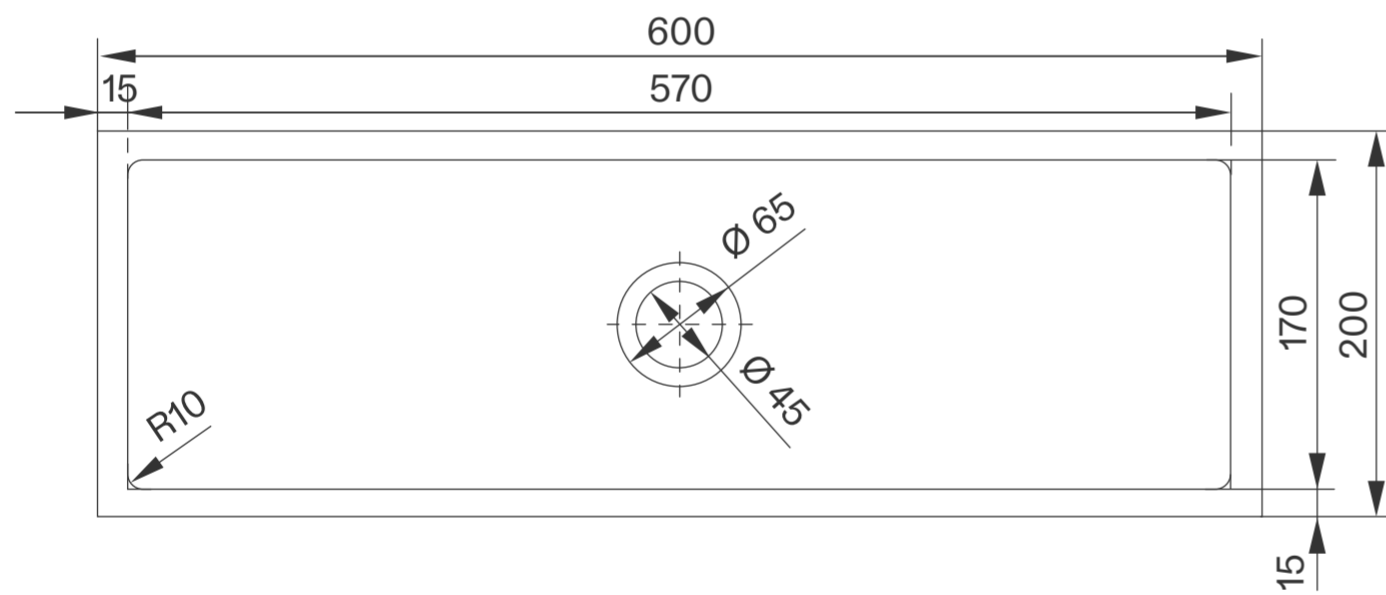

Front View

Side View

Top View

**LUSO**

Product Name	Tucci Wall Hung Basin 600mm
Basin Finish:	Marble / Stone
Size, mm:	600 × 200 × 200

All dimensions provided in millimeters.