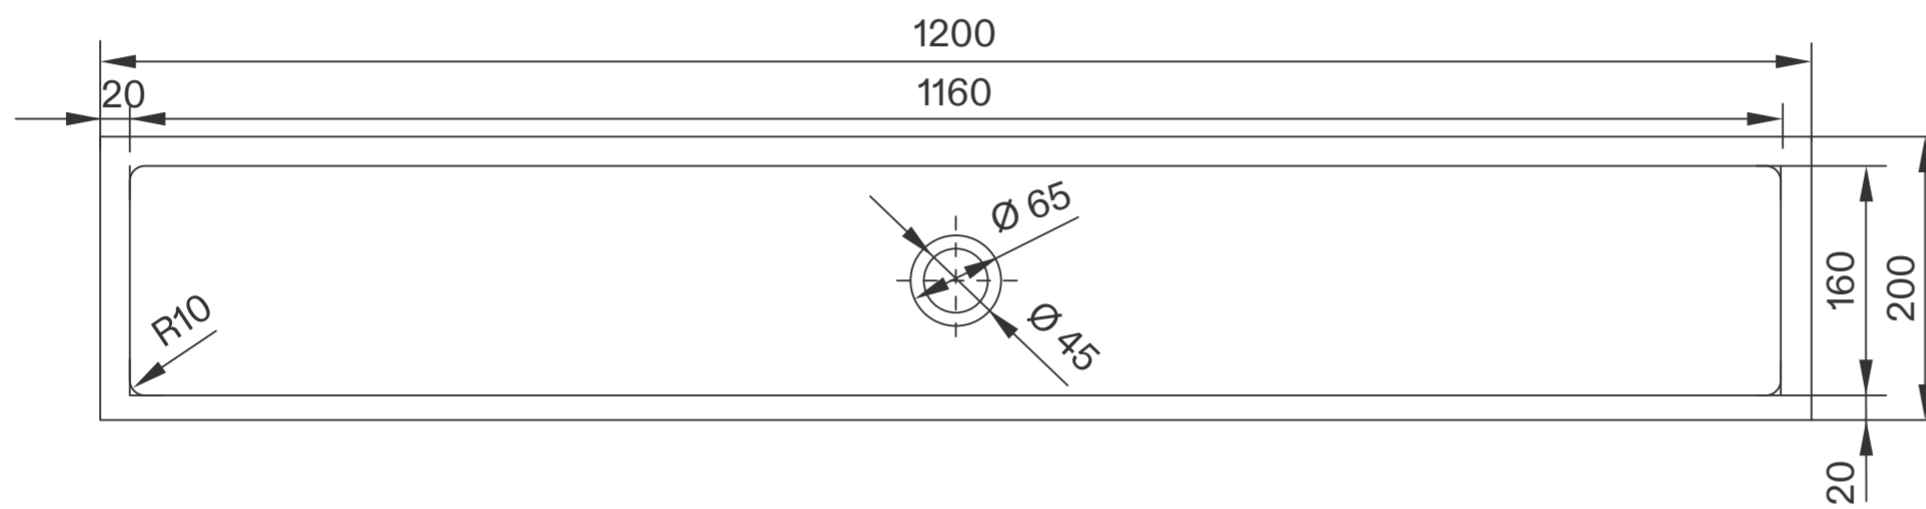

Front View

Side View

Top View

LUSO

Product Name	Tucci Wall Hung Basin 1200mm
Basin Finish:	Marble / Stone
Size, mm:	1200 × 200 × 200

All dimensions provided in millimeters.