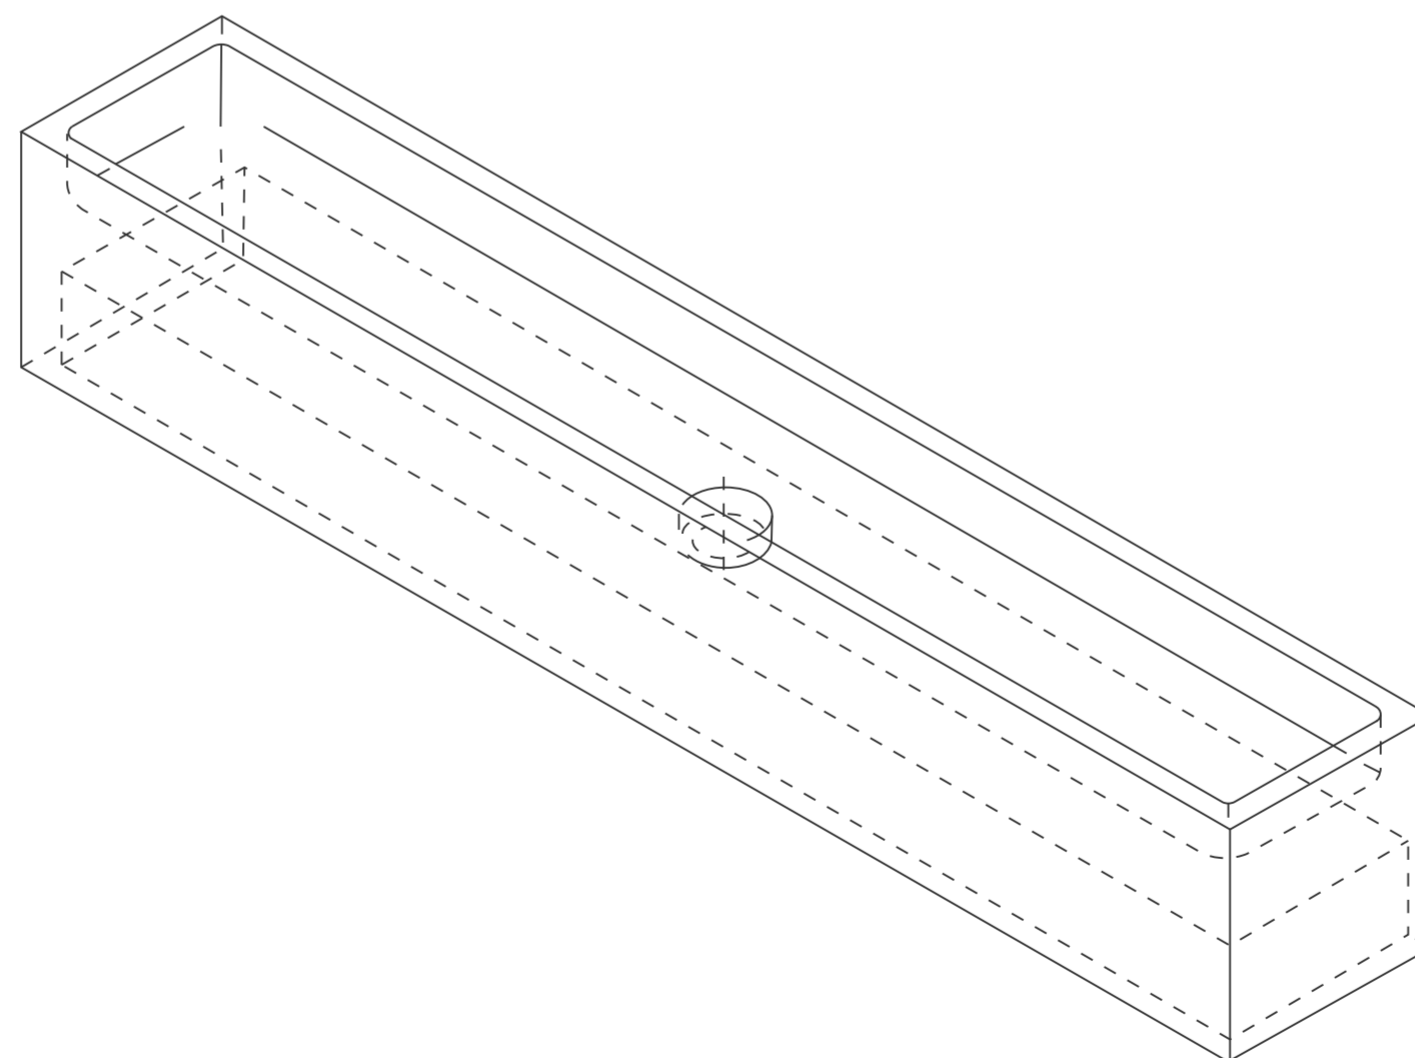

Front View

Side View

Top View

LUSO

Product Name	Tucci Wall Hung Basin 1200mm
Basin Finish:	Marble / Stone
Size, mm:	1200 × 200 × 200

All dimensions provided in millimeters.