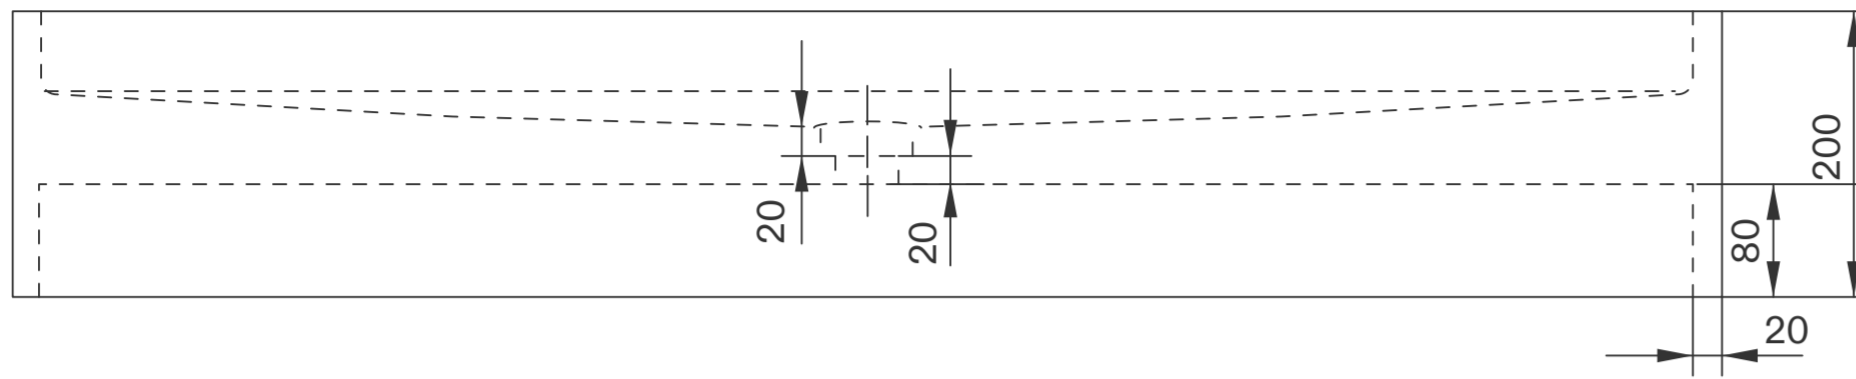

Front View

Side View

Top View

LUSO

Product Name	Tucci Wall Hung Basin 1200mm
Basin Finish:	Marble / Stone
Size, mm:	1200 × 200 × 200

All dimensions provided in millimeters.