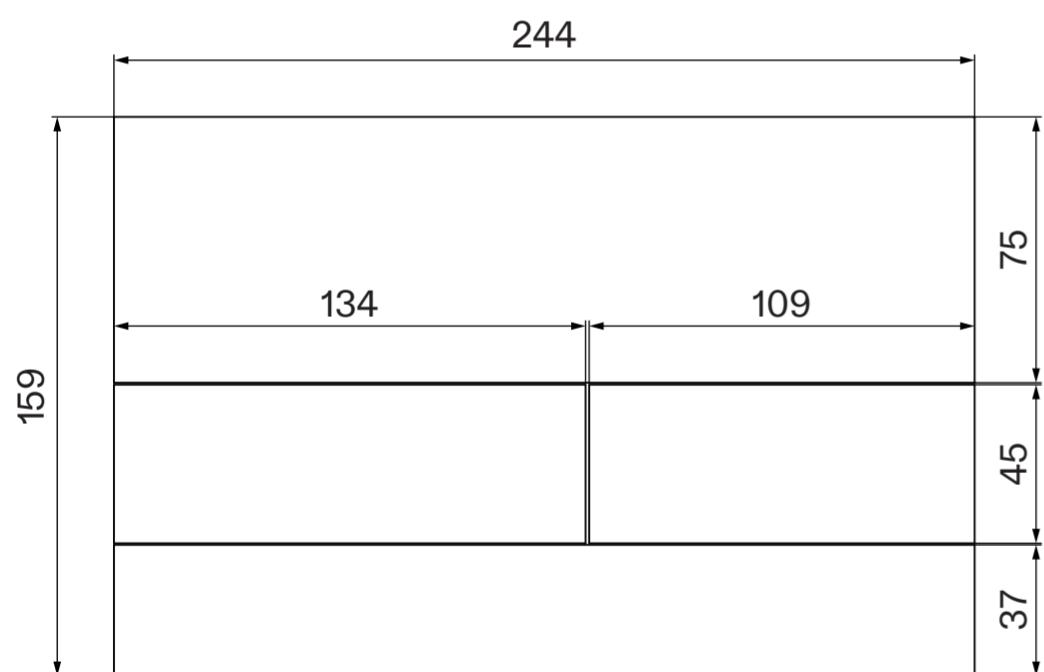

Toilet

Top View

Side View

Back View

PLEASE NOTE: Ceramic products fall under the category of clay-based items, and the manufacturing process naturally results in certain tolerances.

Flush Plate

Front View

Side View

Cistern

Front View

Side View

LUSO

Product Name	Senza Toilet, Concealed Cistern, with Square Flush Plate
Style	Toilet: Wall Hung, Cistern: Concealed / Dual Flush
Material	
Toilet	Ceramic
Cistern	Insulated Plastic
Flush Plate	Stainless Steel
Size, mm	L: 360 x D: 530 x H: 390

All dimensions provided in millimeters.