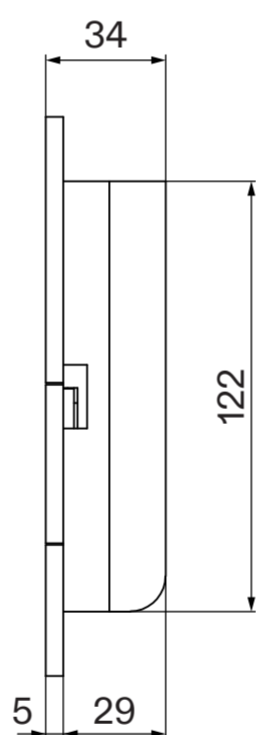

Toilet

Top View

Side View

Back View

PLEASE NOTE: Ceramic products fall under the category of clay-based items, and the manufacturing process naturally results in certain tolerances.

Flush Plate

Front View

Side View

Cistern

Front View

Side View

LUSO

Product Name	Senza Toilet, Concealed Cistern, with Square Flush Plate
Style	Toilet: Wall Hung, Cistern: Concealed / Dual Flush
Material	
Toilet	Ceramic
Cistern	Insulated Plastic
Flush Plate	Stainless Steel
Size, mm	L: 360 x D: 530 x H: 390

All dimensions provided in millimeters.