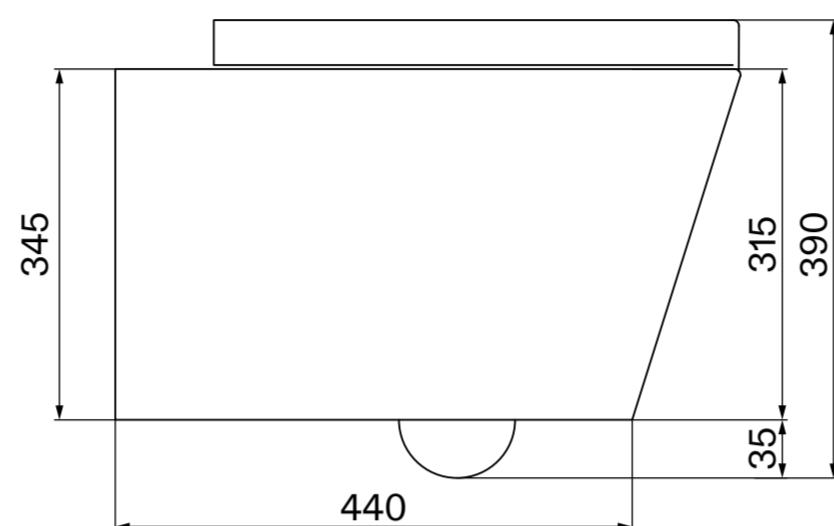

Toilet

Top View

Side View

Back View

PLEASE NOTE: Ceramic products fall under the category of clay-based items, and the manufacturing process naturally results in certain tolerances.

Flush Plate

Front View

Side View

Cistern

Front View

Side View

LUSO

Product Name	Senza Toilet, Concealed Cistern, with Square Flush Plate
Style	Toilet: Wall Hung, Cistern: Concealed / Dual Flush
Material	
Toilet	Ceramic
Cistern	Insulated Plastic
Flush Plate	Stainless Steel
Size, mm	L: 360 x D: 530 x H: 390

All dimensions provided in millimeters.