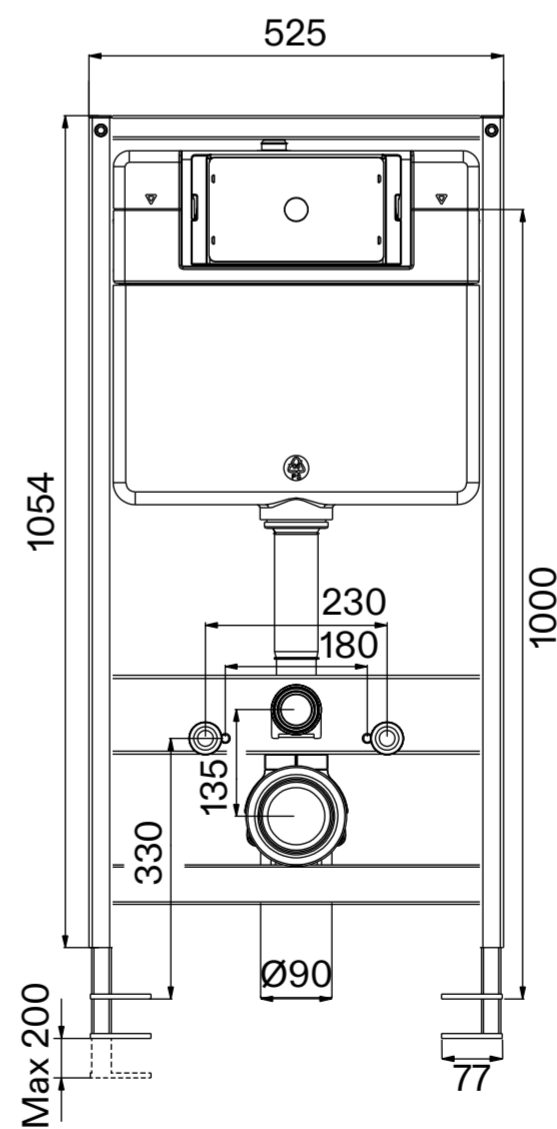

Toilet

Top View

Side View

Back View

PLEASE NOTE: Ceramic products fall under the category of clay-based items, and the manufacturing process naturally results in certain tolerances.

Flush Plate

Front View

Side View

Cistern

Front View

Side View

LUSO

Product Name	Senza Toilet, Concealed Cistern, with Square Flush Plate
Style	Toilet: Wall Hung, Cistern: Concealed / Dual Flush
Material	
Toilet	Ceramic
Cistern	Insulated Plastic
Flush Plate	Stainless Steel
Size, mm	L: 360 x D: 530 x H: 390

All dimensions provided in millimeters.