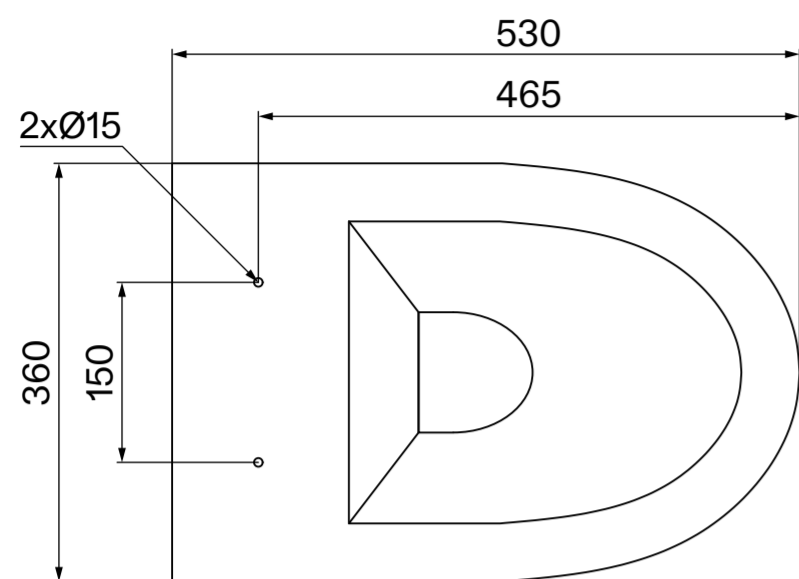

Toilet

Top View

Side View

Back View

PLEASE NOTE: Ceramic products fall under the category of clay-based items, and the manufacturing process naturally results in certain tolerances.

Flush Plate

Front View

Side View

Cistern

Front View

Side View

LUSO

Product Name	Senza Toilet, Concealed Cistern, with Square Flush Plate
Style	Toilet: Wall Hung, Cistern: Concealed / Dual Flush
Material	
Toilet	Ceramic
Cistern	Insulated Plastic
Flush Plate	Stainless Steel
Size, mm	L: 360 x D: 530 x H: 390

All dimensions provided in millimeters.