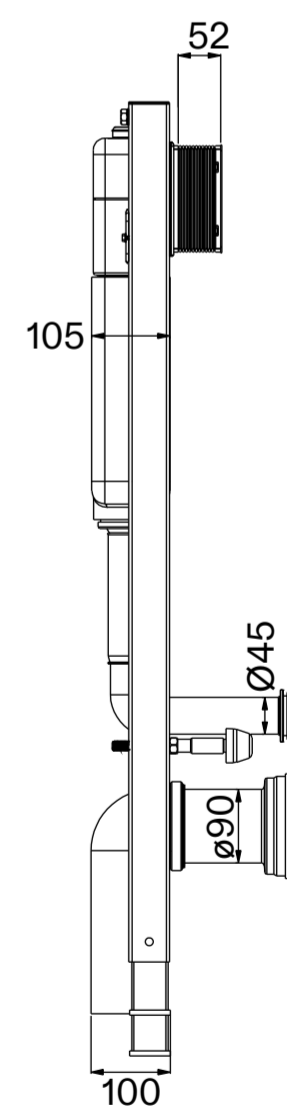

Toilet

Top View

Side View

Back View

PLEASE NOTE: Ceramic products fall under the category of clay-based items, and the manufacturing process naturally results in certain tolerances.

Flush Plate

Front View

Side View

Cistern

Front View

Side View

LUSO

Product Name	Senza Toilet, Concealed Cistern, with Square Flush Plate
Style	Toilet: Wall Hung, Cistern: Concealed / Dual Flush
Material	
Toilet	Ceramic
Cistern	Insulated Plastic
Flush Plate	Stainless Steel
Size, mm	L: 360 x D: 530 x H: 390

All dimensions provided in millimeters.