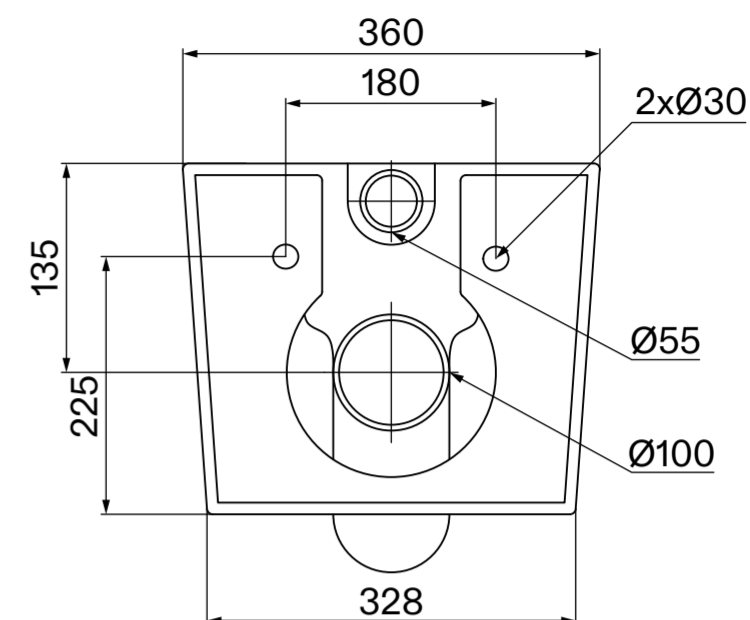

Toilet

Top View

Side View

Back View

PLEASE NOTE: Ceramic products fall under the category of clay-based items, and the manufacturing process naturally results in certain tolerances.

Flush Plate

Front View

Side View

Cistern

Front View

Side View

LUSO

Product Name	Senza Toilet, Concealed Cistern, with Square Flush Plate
Style	Toilet: Wall Hung, Cistern: Concealed / Dual Flush
Material	
Toilet	Ceramic
Cistern	Insulated Plastic
Flush Plate	Stainless Steel
Size, mm	L: 360 x D: 530 x H: 390

All dimensions provided in millimeters.