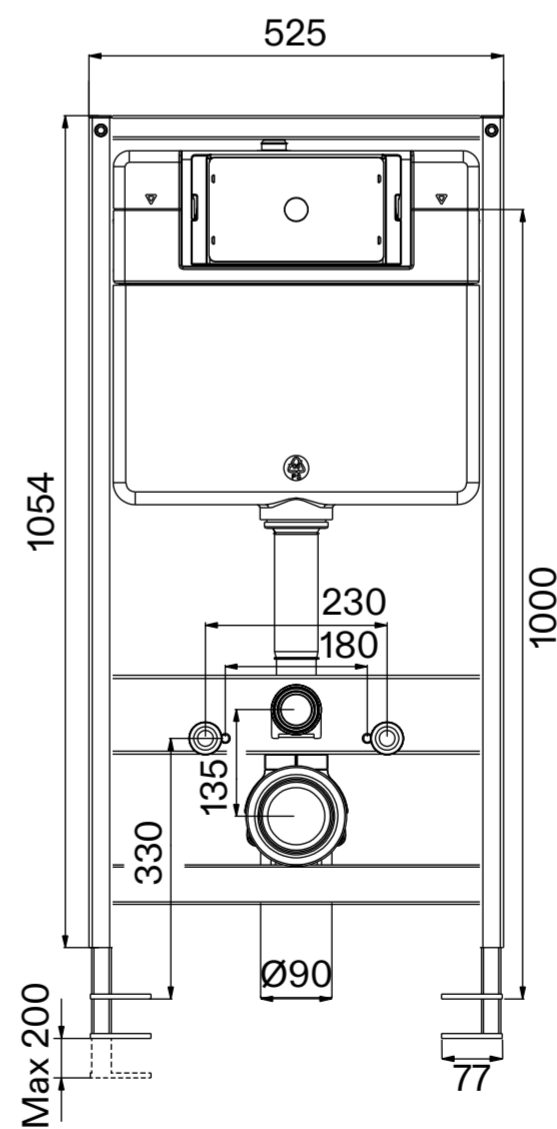

Toilet

Top View

Side View

Back View

PLEASE NOTE: Ceramic products fall under the category of clay-based items, and the manufacturing process naturally results in certain tolerances.

Flush Plate

Front View

Side View

Cistern

Front View

Side View

LUSO

Product Name	Senza Toilet, Concealed Cistern, with Round Flush Plate
Style	Toilet: Wall Hung, Cistern: Concealed / Dual Flush
Material	
Toilet	Ceramic
Cistern	Insulated Plastic
Flush Plate	Stainless Steel
Size, mm	L: 360 x D: 530 x H: 390

All dimensions provided in millimeters.