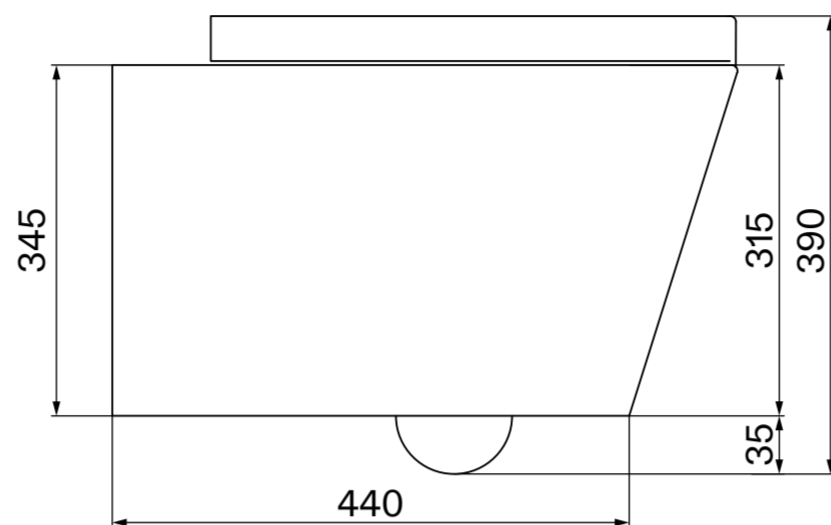

Toilet

Top View

Side View

Back View

PLEASE NOTE: Ceramic products fall under the category of clay-based items, and the manufacturing process naturally results in certain tolerances.

Flush Plate

Front View

Side View

Cistern

Front View

Side View

LUSO

Product Name	Senza Toilet, Concealed Cistern, with Round Flush Plate
Style	Toilet: Wall Hung, Cistern: Concealed / Dual Flush
Material	
Toilet	Ceramic
Cistern	Insulated Plastic
Flush Plate	Stainless Steel
Size, mm	L: 360 x D: 530 x H: 390

All dimensions provided in millimeters.