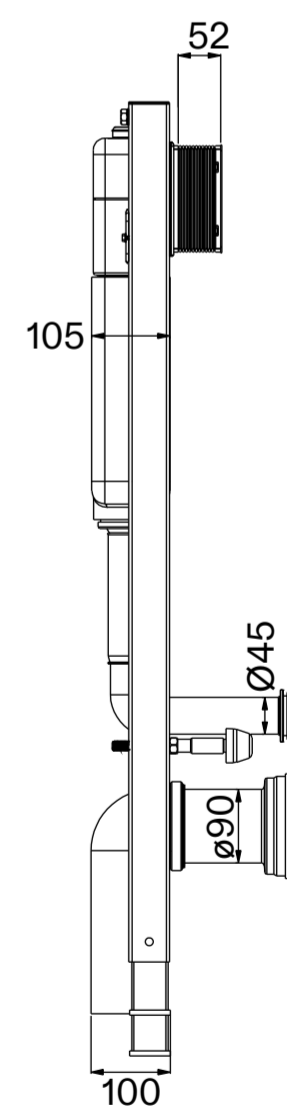

Toilet

Top View

Side View

Back View

PLEASE NOTE: Ceramic products fall under the category of clay-based items, and the manufacturing process naturally results in certain tolerances.

Flush Plate

Front View

Side View

Cistern

Front View

Side View

LUSO

Product Name	Senza Toilet, Concealed Cistern, with Round Flush Plate
Style	Toilet: Wall Hung, Cistern: Concealed / Dual Flush
Material	
Toilet	Ceramic
Cistern	Insulated Plastic
Flush Plate	Stainless Steel
Size, mm	L: 360 x D: 530 x H: 390

All dimensions provided in millimeters.