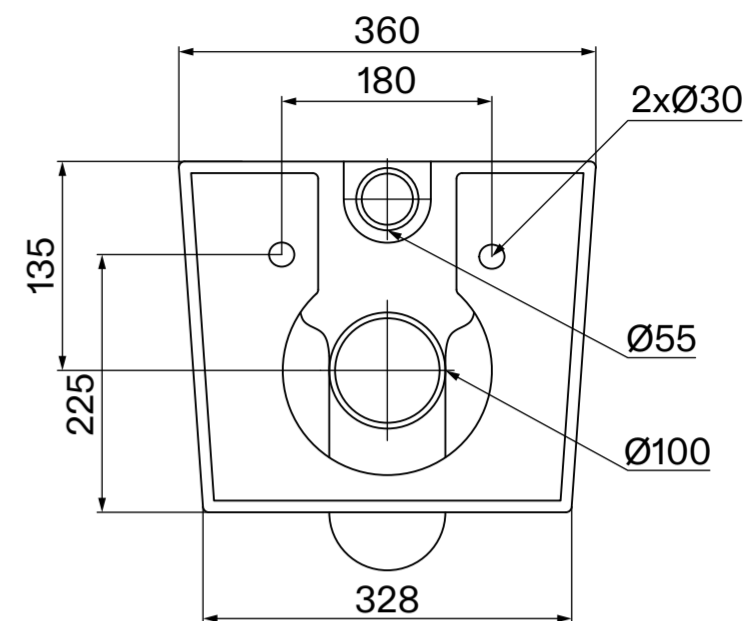

Toilet

Top View

Side View

Back View

PLEASE NOTE: Ceramic products fall under the category of clay-based items, and the manufacturing process naturally results in certain tolerances.

Flush Plate

Front View

Side View

Cistern

Front View

Side View

LUSO

Product Name	Senza Toilet, Concealed Cistern, with Round Flush Plate
Style	Toilet: Wall Hung, Cistern: Concealed / Dual Flush
Material	
Toilet	Ceramic
Cistern	Insulated Plastic
Flush Plate	Stainless Steel
Size, mm	L: 360 x D: 530 x H: 390

All dimensions provided in millimeters.