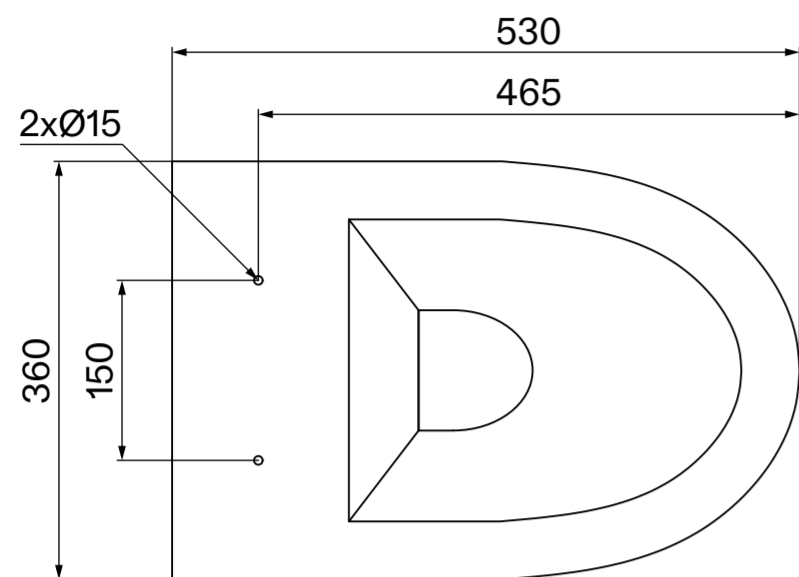

Toilet

Top View

Side View

Back View

PLEASE NOTE: Ceramic products fall under the category of clay-based items, and the manufacturing process naturally results in certain tolerances.

Flush Plate

Front View

Side View

Cistern

Front View

Side View

LUSO

Product Name	Senza Toilet, Concealed Cistern, with Round Flush Plate
Style	Toilet: Wall Hung, Cistern: Concealed / Dual Flush
Material	
Toilet	Ceramic
Cistern	Insulated Plastic
Flush Plate	Stainless Steel
Size, mm	L: 360 x D: 530 x H: 390

All dimensions provided in millimeters.