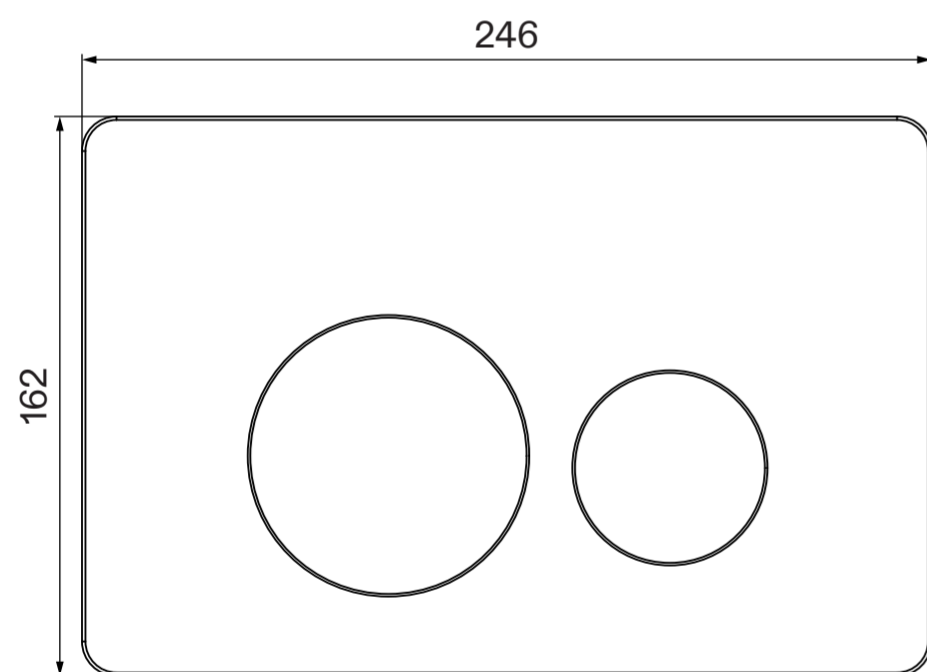

Toilet

Top View

Side View

Back View

PLEASE NOTE: Ceramic products fall under the category of clay-based items, and the manufacturing process naturally results in certain tolerances.

Flush Plate

Front View

Side View

Cistern

Front View

Side View

LUSO

Product Name	Senza Toilet, Concealed Cistern, with Round Flush Plate
Style	Toilet: Wall Hung, Cistern: Concealed / Dual Flush
Material	
Toilet	Ceramic
Cistern	Insulated Plastic
Flush Plate	Stainless Steel
Size, mm	L: 360 x D: 530 x H: 390

All dimensions provided in millimeters.