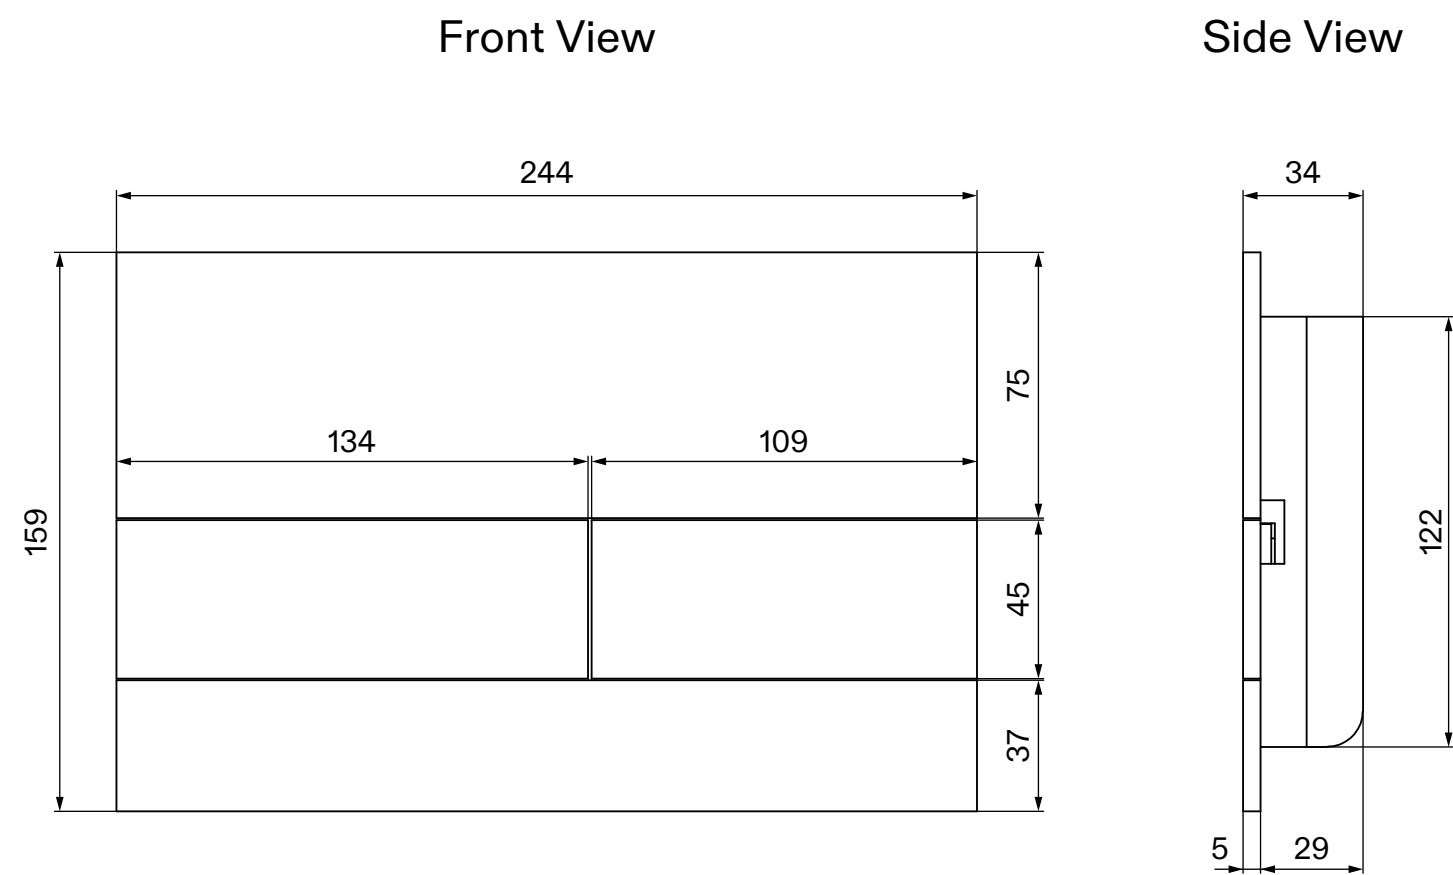

Cistern

Flush Plate

LUSO

Product Name	Senza Concealed Dual Flush Cistern with Square Flush Plate
Style	Concealed / Dual Flush
Material	Insulated Plastic
Flush Plate Material	Stainless Steel

All dimensions provided in millimeters.