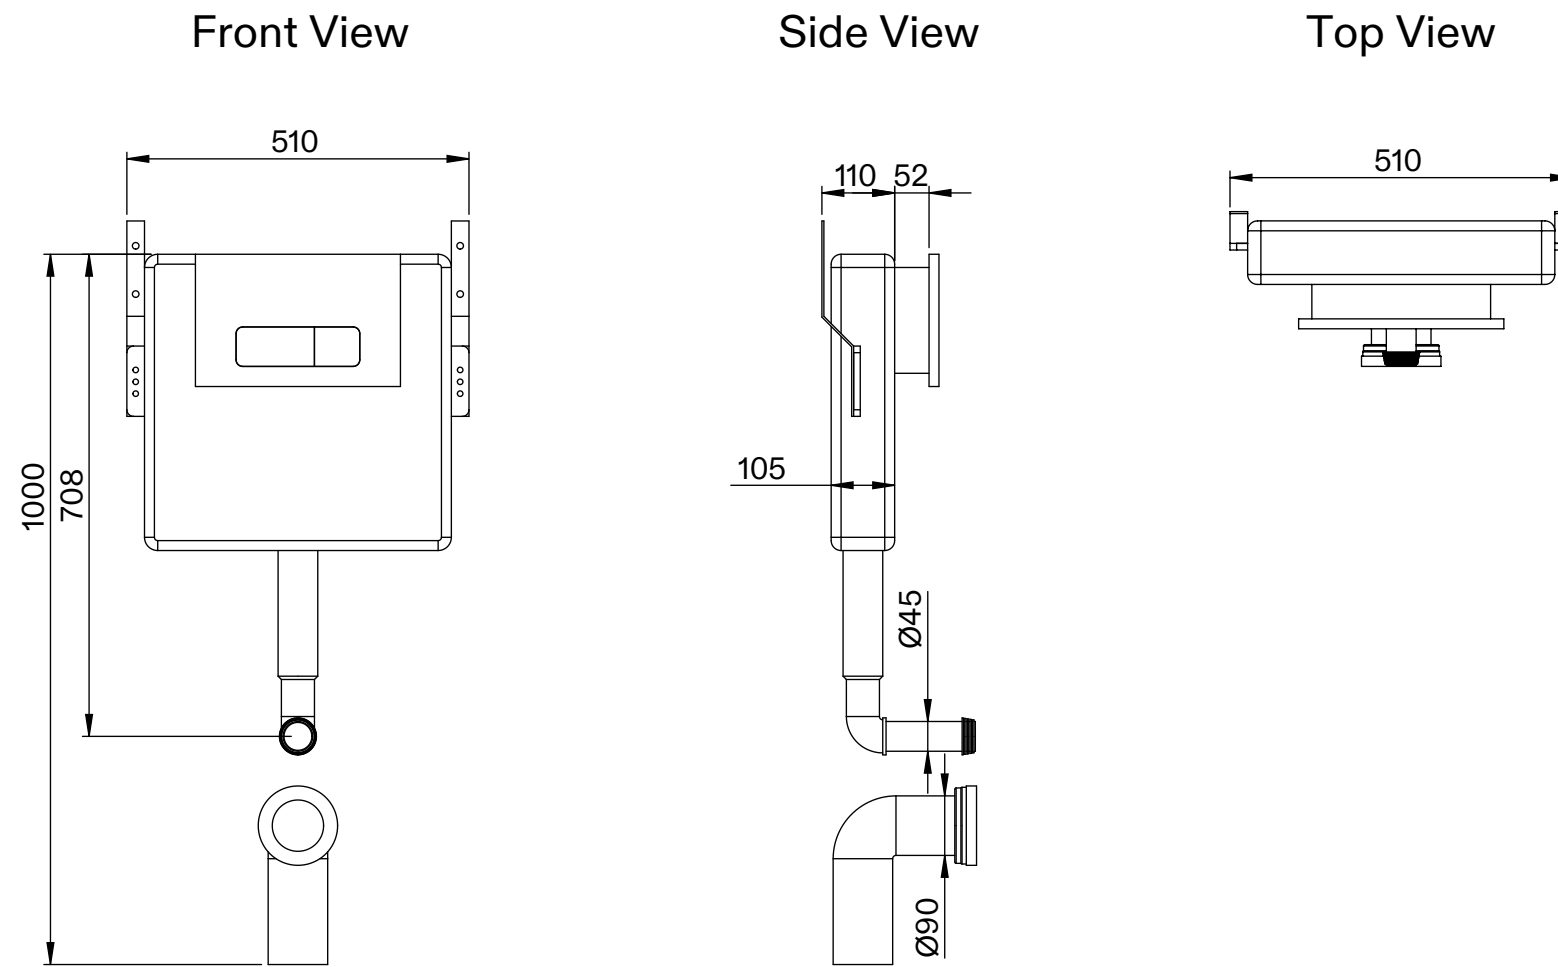

Cistern

Flush Plate

LUSO

Product Name	Senza Concealed Dual Flush Cistern with Square Flush Plate
Style	Concealed / Dual Flush
Material	Insulated Plastic
Flush Plate Material	Stainless Steel

All dimensions provided in millimeters.