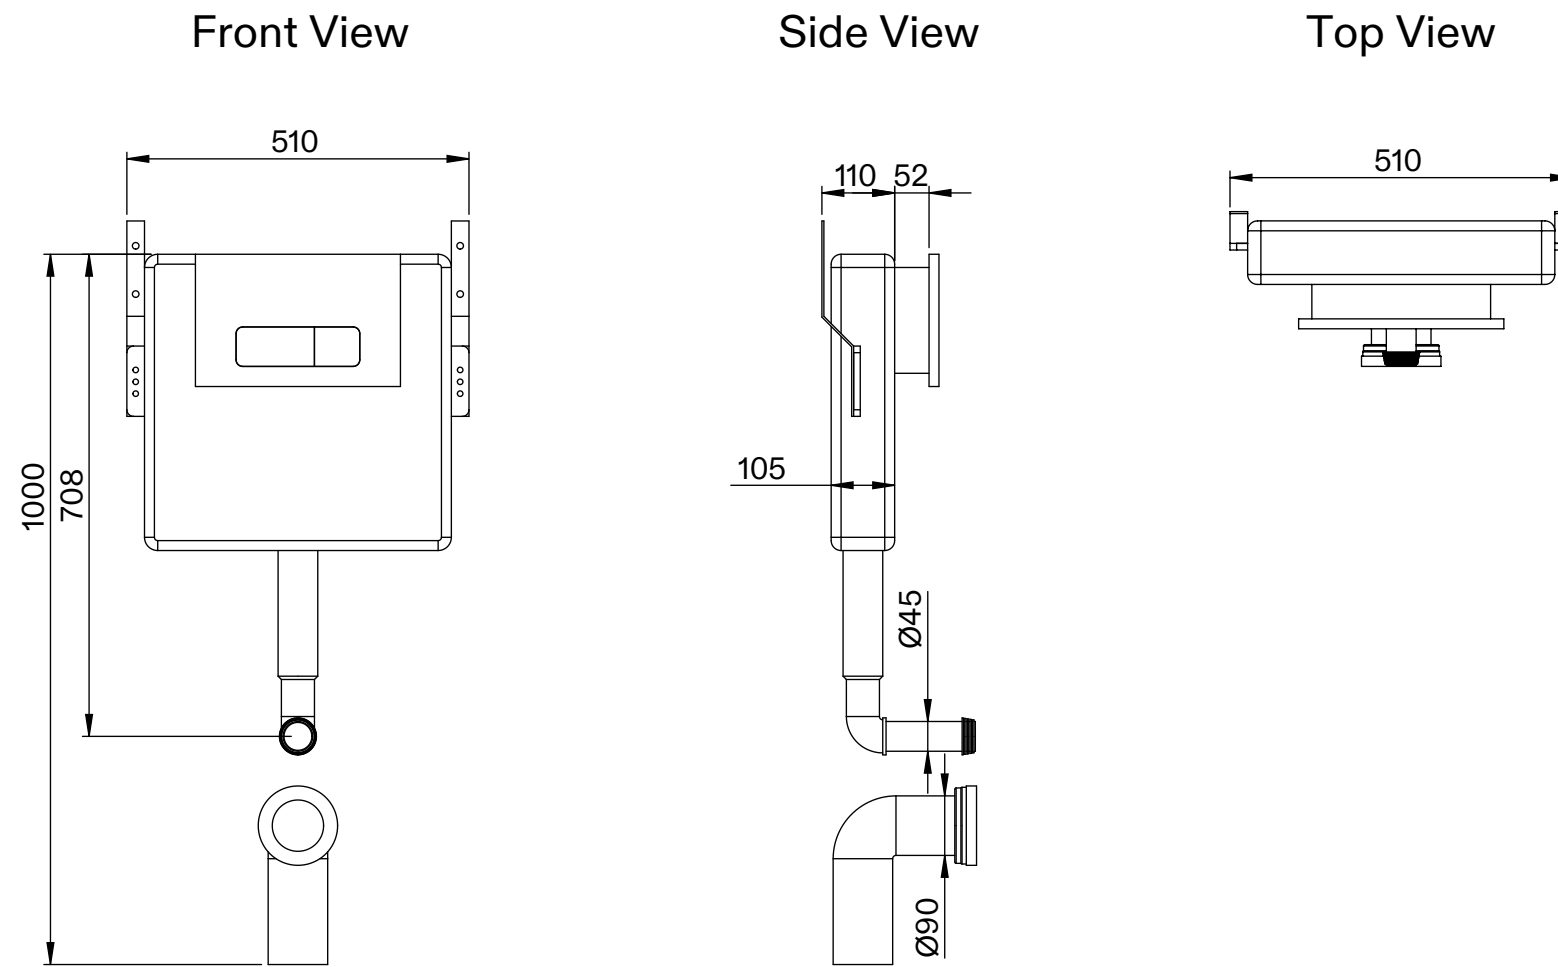

Cistern

Flush Plate

LUSO

Product Name	Senza Concealed Dual Flush Cistern with Round Flush Plate
Style	Concealed / Dual Flush
Material	Insulated Plastic
Flush Plate Material	Stainless Steel

All dimensions provided in millimeters.