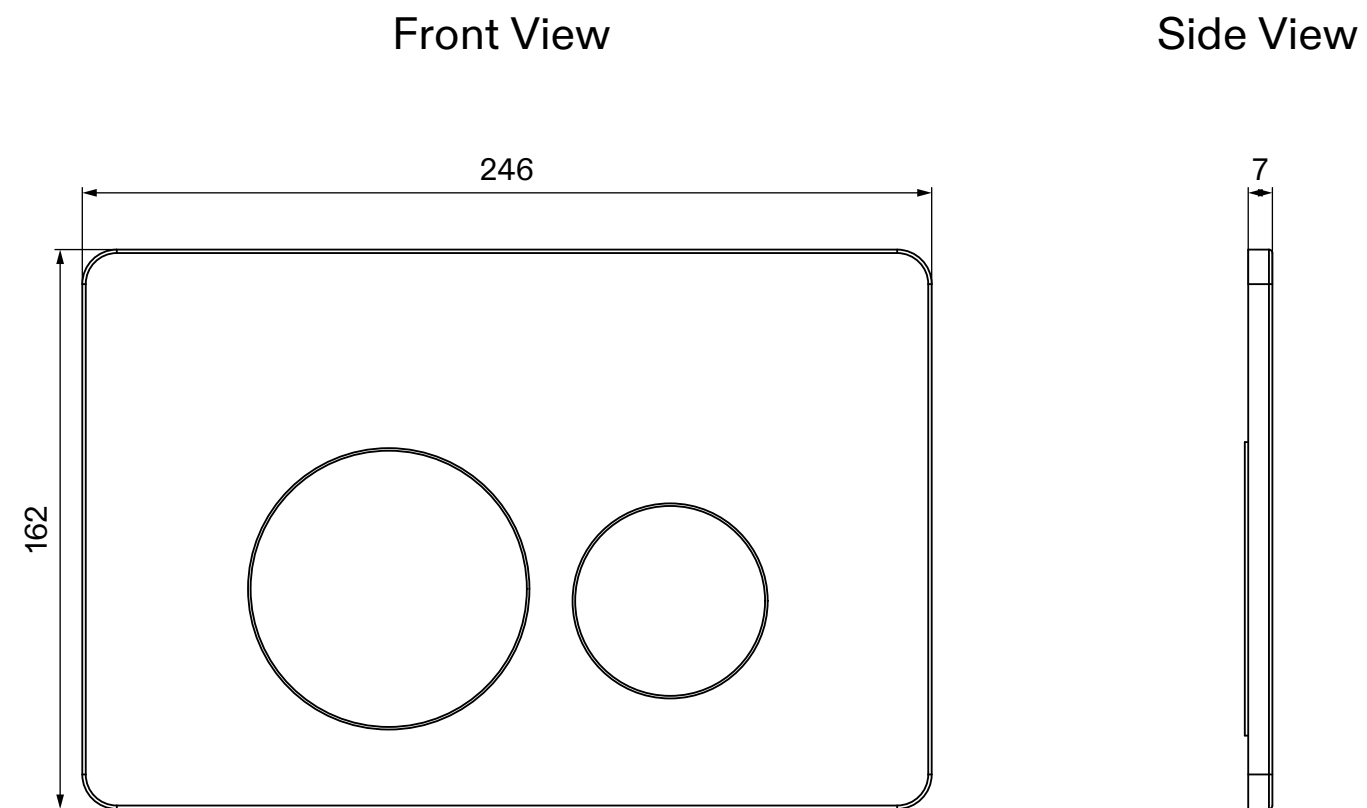

Cistern

Flush Plate

LUSO

Product Name	Senza Concealed Dual Flush Cistern with Round Flush Plate
Style	Concealed / Dual Flush
Material	Insulated Plastic
Flush Plate Material	Stainless Steel

All dimensions provided in millimeters.