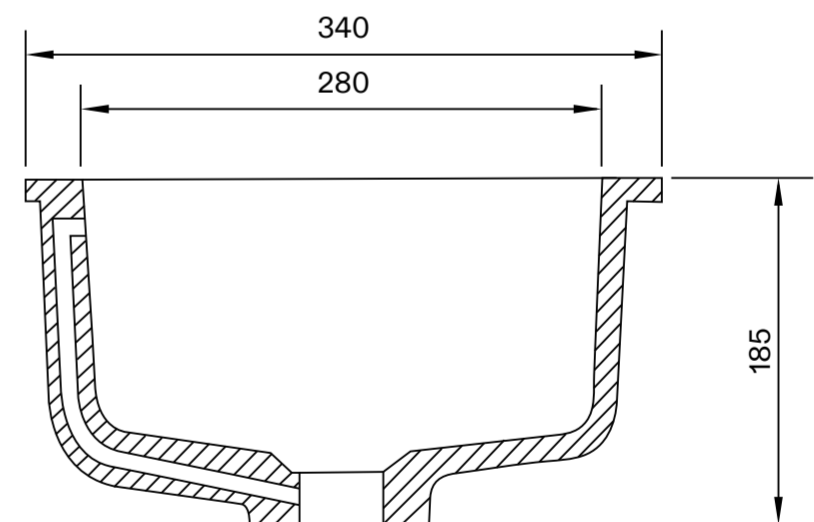

Top View

Front View

Side View

LUSO

Product Name	Pure Under Counter Basin 540
Basin Finish:	Matte / Polished
Size, mm:	340 × 540 × 185

All dimensions provided in millimeters.