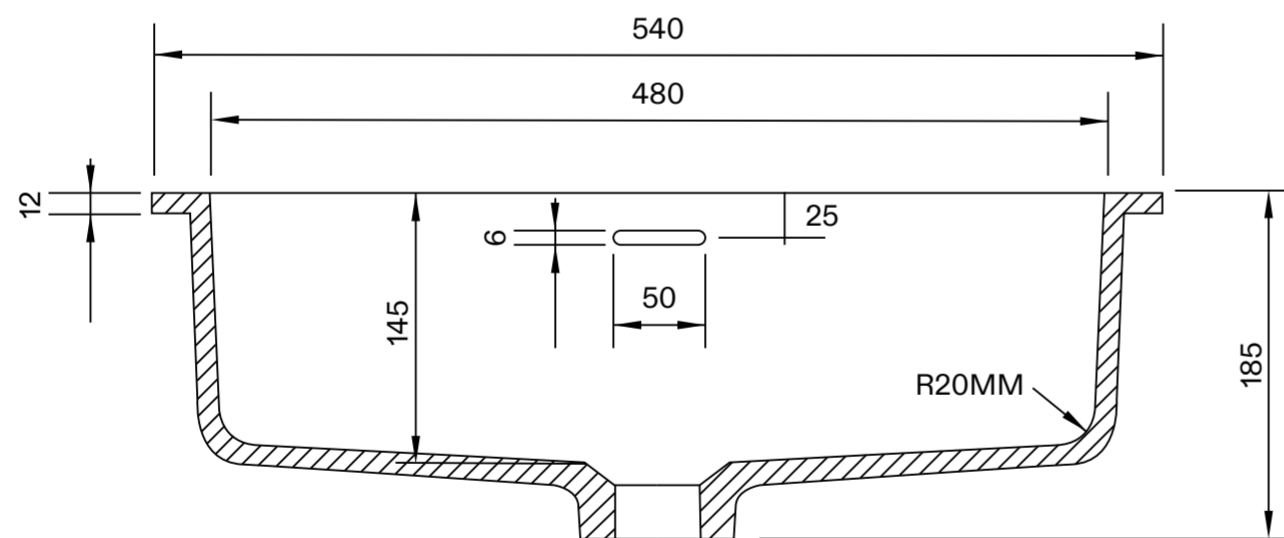

Top View

Front View

Side View

LUSO

Product Name	Pure Under Counter Basin 540
Basin Finish:	Matte / Polished
Size, mm:	340 × 540 × 185

All dimensions provided in millimeters.