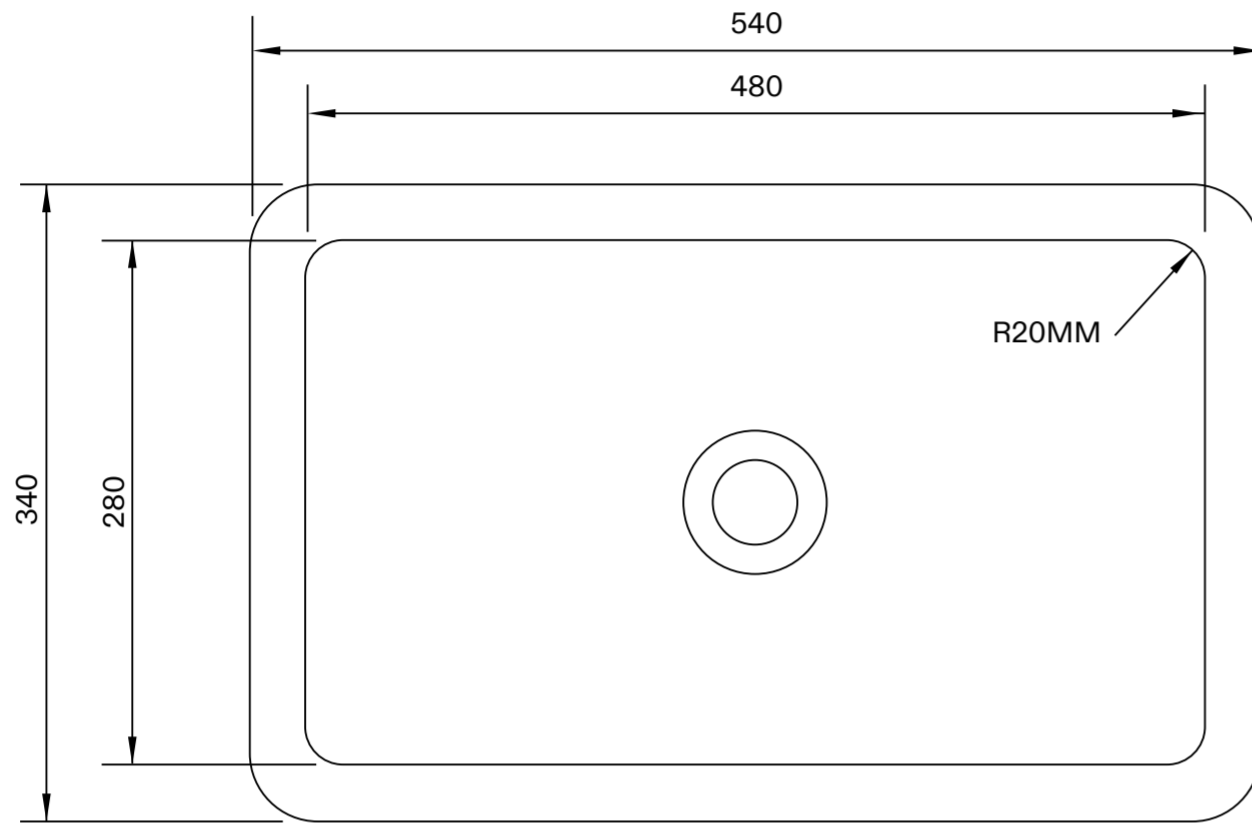

Top View

Front View

Side View

LUSO

Product Name	Pure Under Counter Basin 540
Basin Finish:	Matte / Polished
Size, mm:	340 × 540 × 185

All dimensions provided in millimeters.