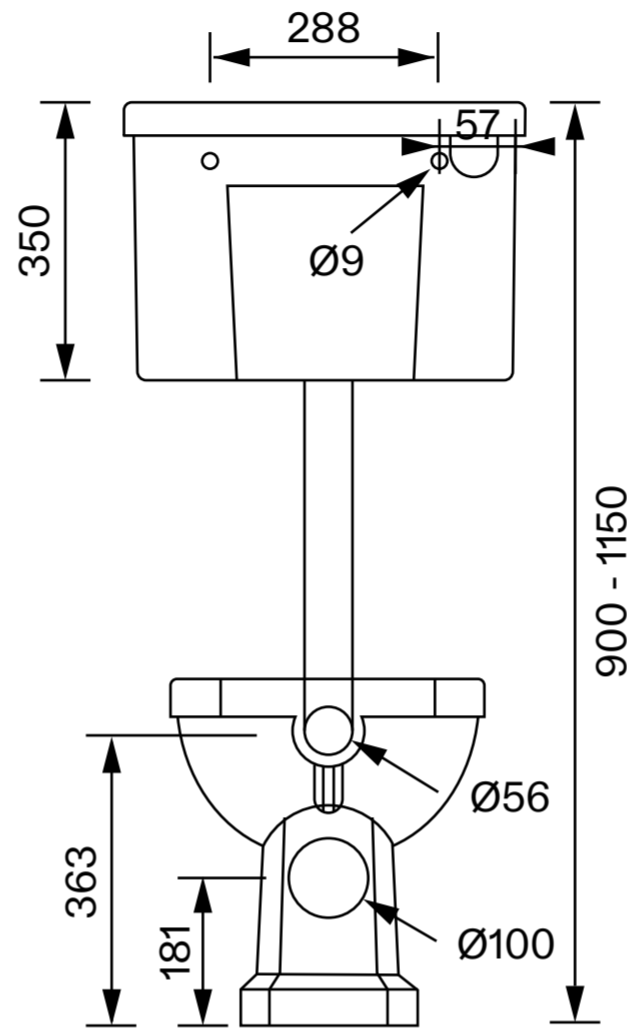

Front View

Back View

Seat

Side View

<h1>LUSO</h1>	Product Name	Portland Low Level Traditional Toilet
	Size	L 645 x W 516 x H 1150

All dimensions provided in millimeters.