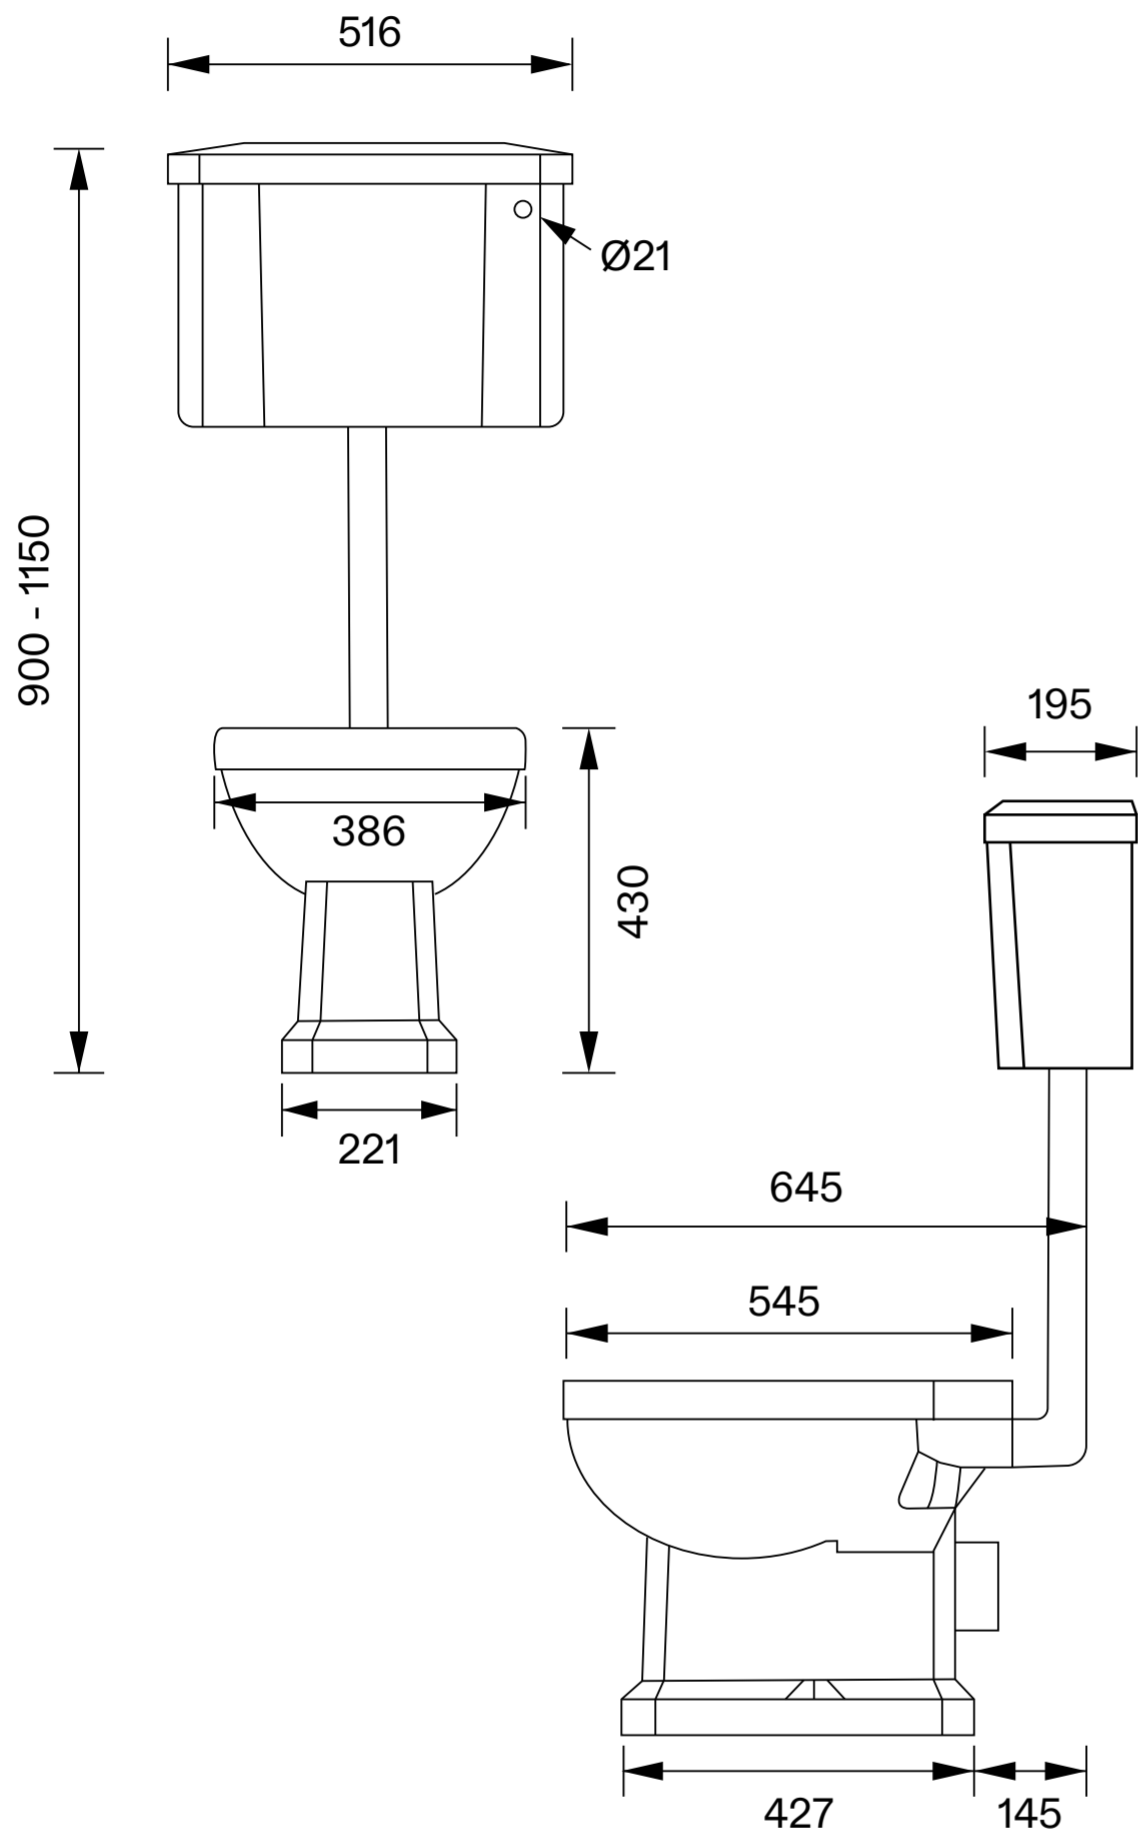

Front View

Back View

Seat

Side View

<h1>LUSO</h1>	Product Name	Portland Low Level Traditional Toilet
	Size	L 645 x W 516 x H 1150

All dimensions provided in millimeters.