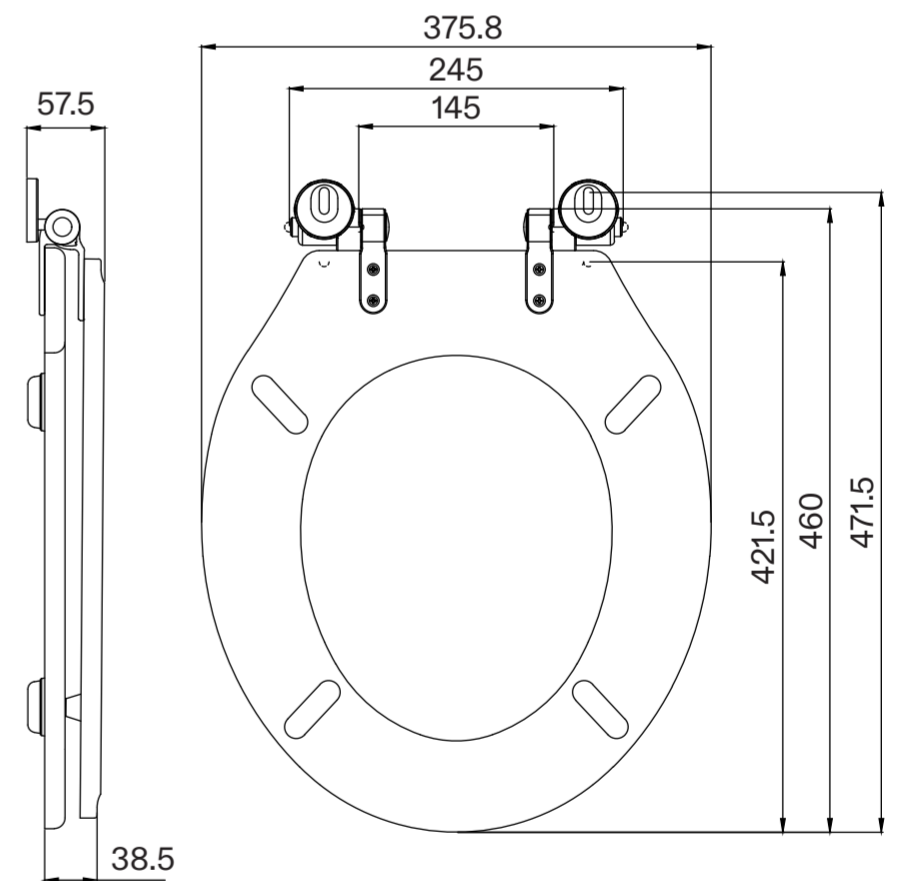

Front View

Back View

Seat

Side View

<h1>LUSO</h1>	Product Name	Portland Low Level Traditional Toilet
	Size	L 645 x W 516 x H 1150

All dimensions provided in millimeters.