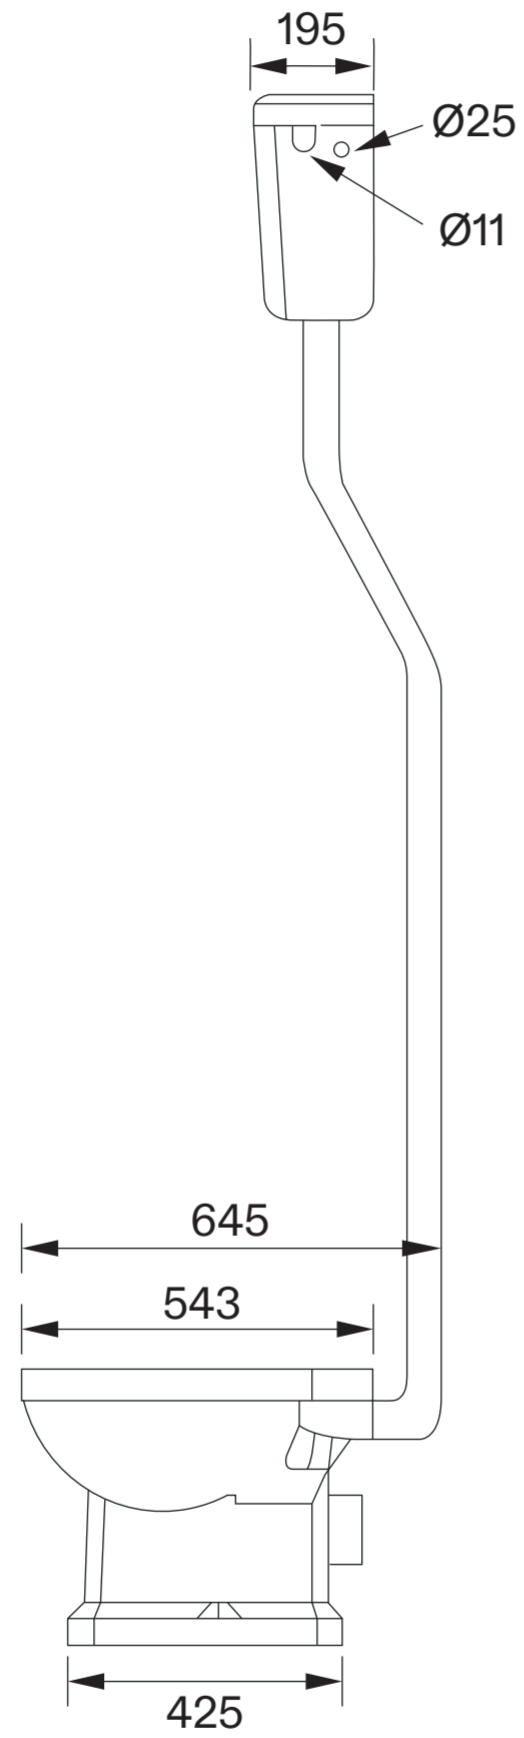

Front View

Side View

Back View

Seat

LUSO

Product Name Portland High Level Traditional Toilet

Size L 645 x W 518 x H 2400

All dimensions provided in millimeters.