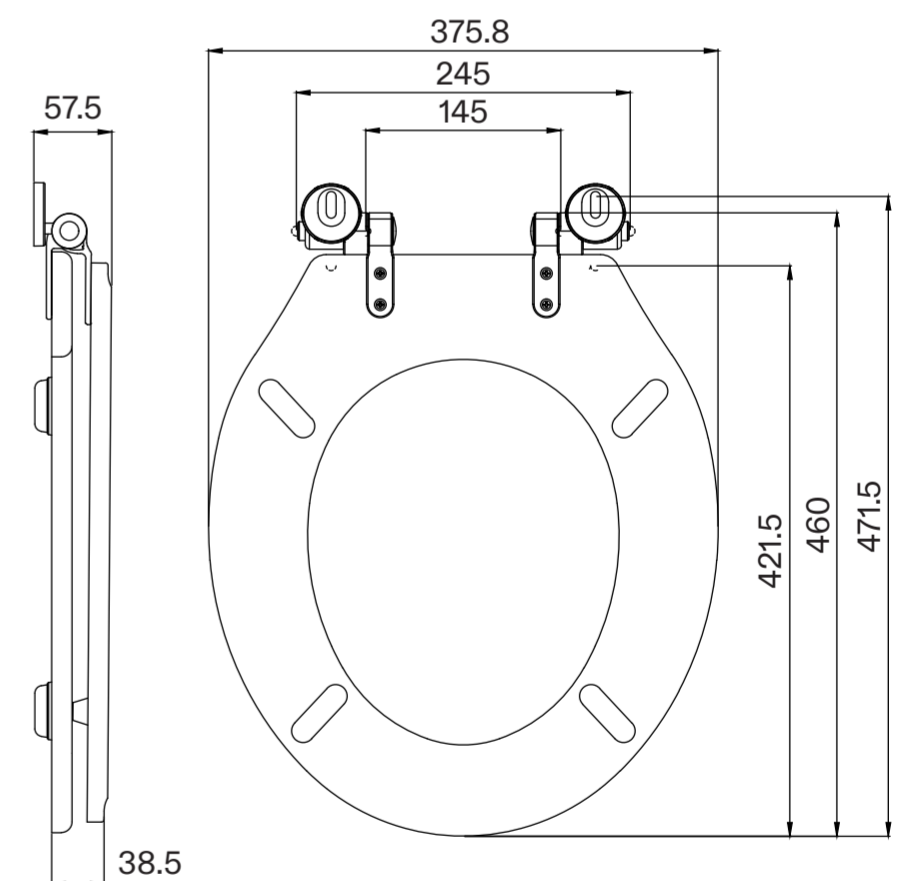

Front View

Side View

Back View

Seat

LUSO

Product Name Portland High Level Traditional Toilet

Size L 645 x W 518 x H 2400

All dimensions provided in millimeters.