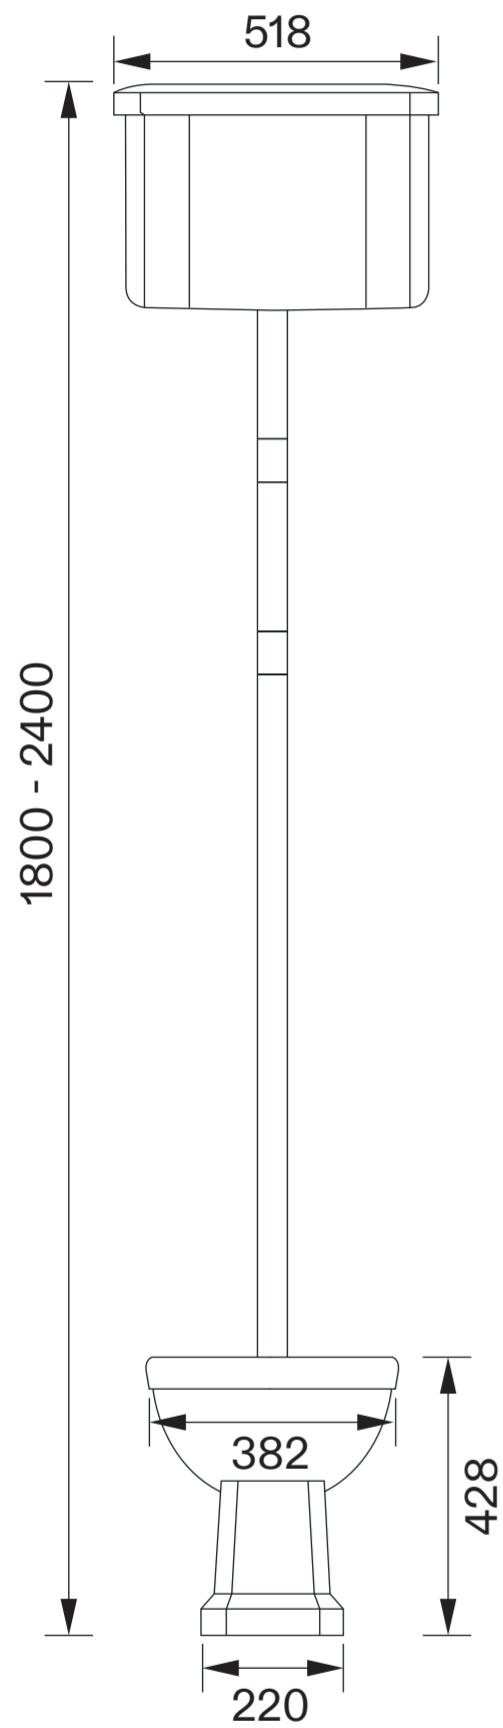

Front View

Side View

Back View

Seat

LUSO

Product Name Portland High Level Traditional Toilet

Size L 645 x W 518 x H 2400

All dimensions provided in millimeters.