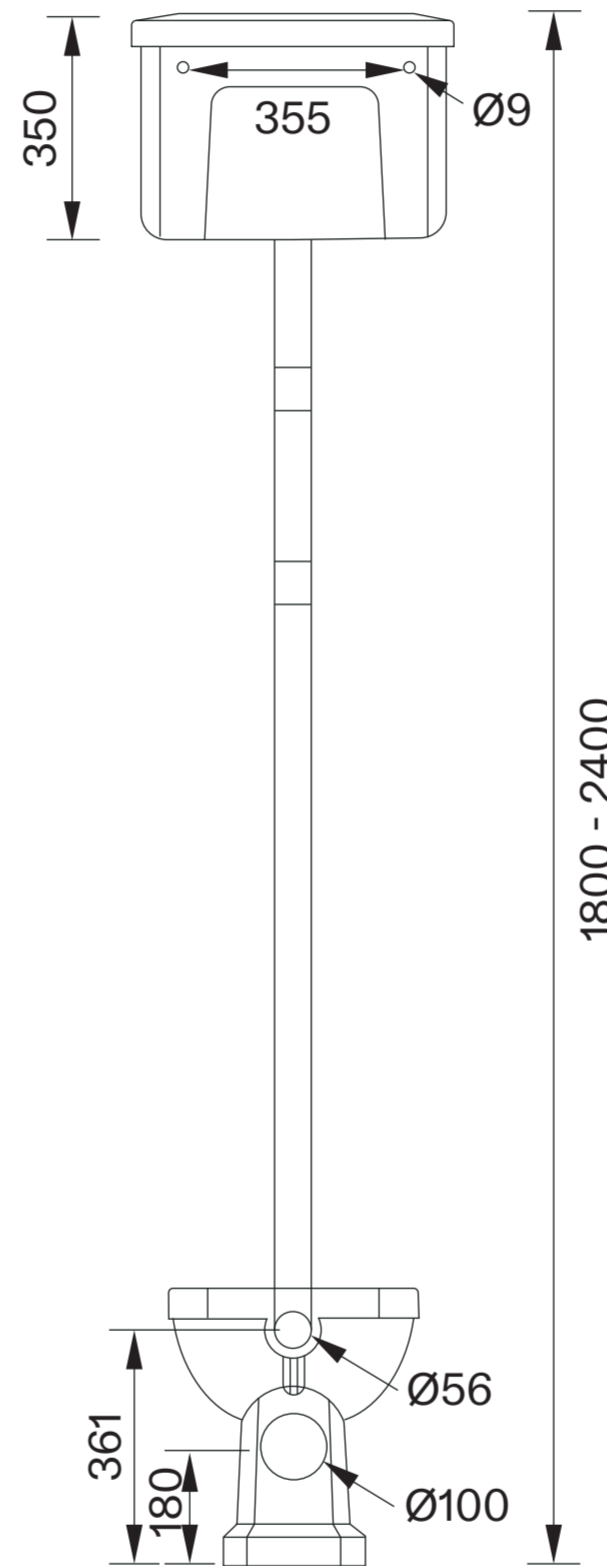

Front View

Side View

Back View

Seat

LUSO

Product Name Portland High Level Traditional Toilet

Size L 645 x W 518 x H 2400

All dimensions provided in millimeters.