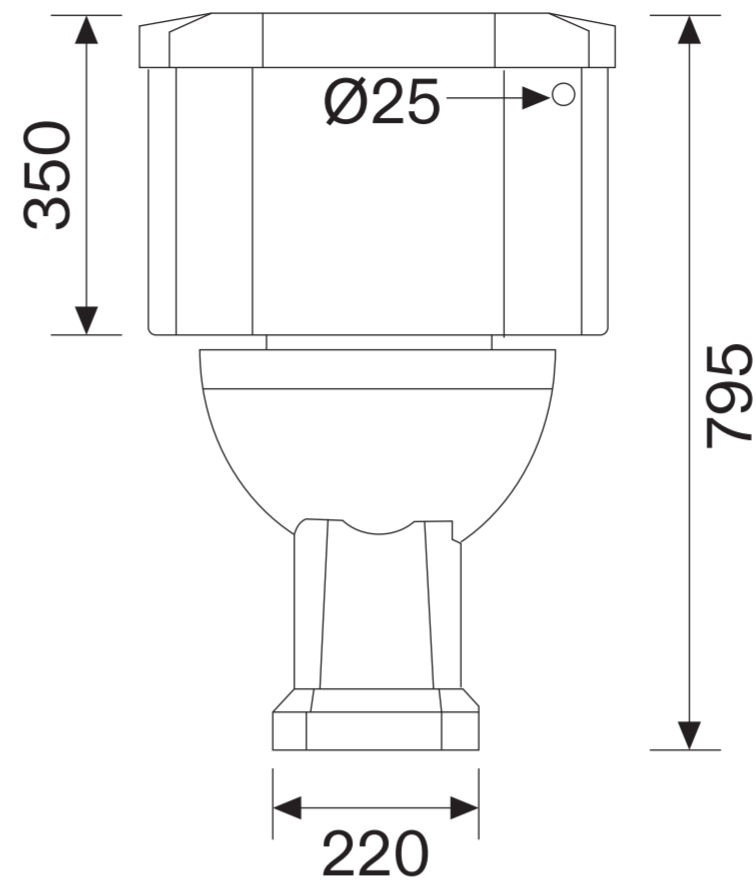

Top View

Front View

Side View

Seat

LUSO

Product Name Portland Close Coupled Traditional Toilet

Size L 710 x W 518 x H 795

All dimensions provided in millimeters.