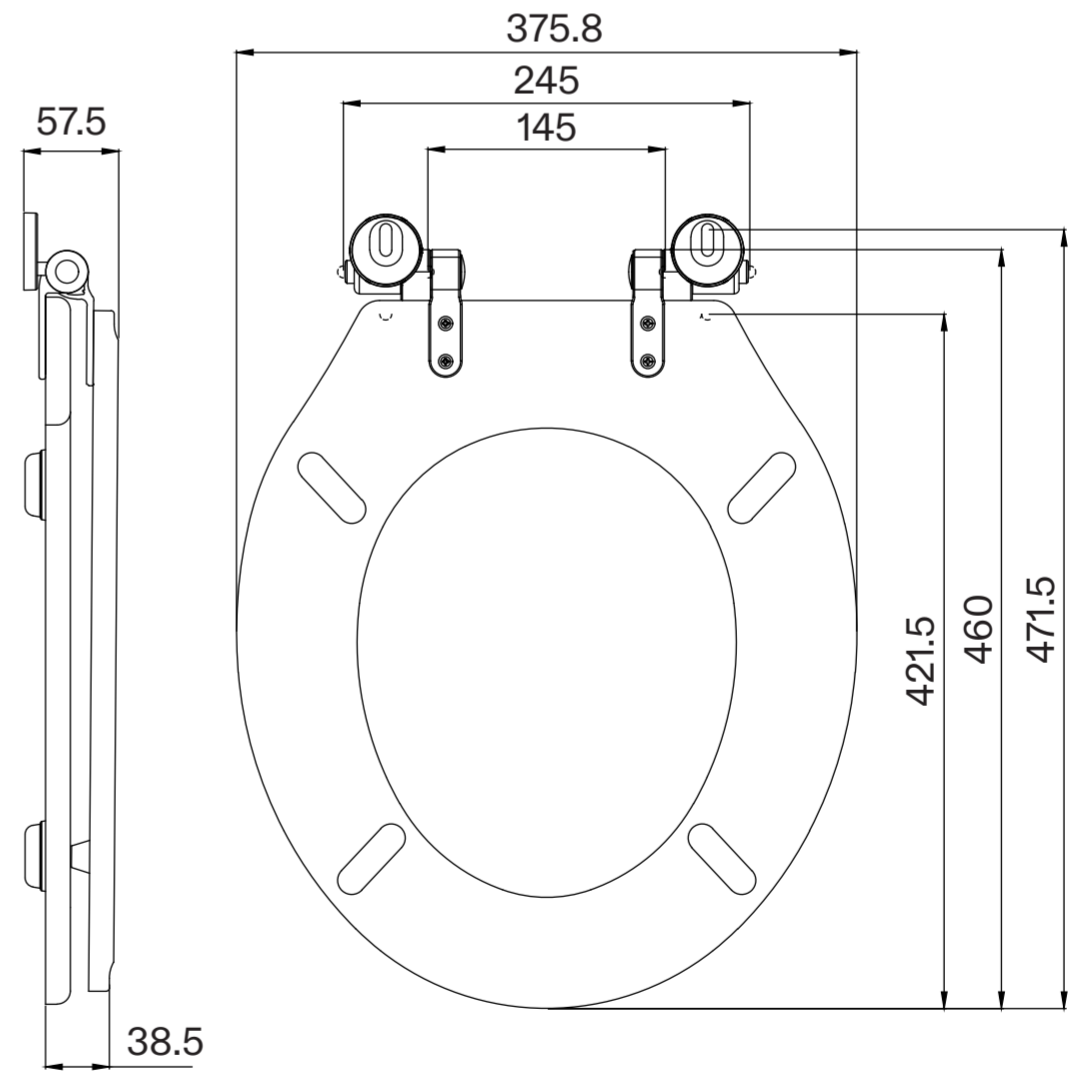

Top View

Front View

Side View

Seat

LUSO

Product Name Portland Close Coupled Traditional Toilet

Size L 710 x W 518 x H 795

All dimensions provided in millimeters.