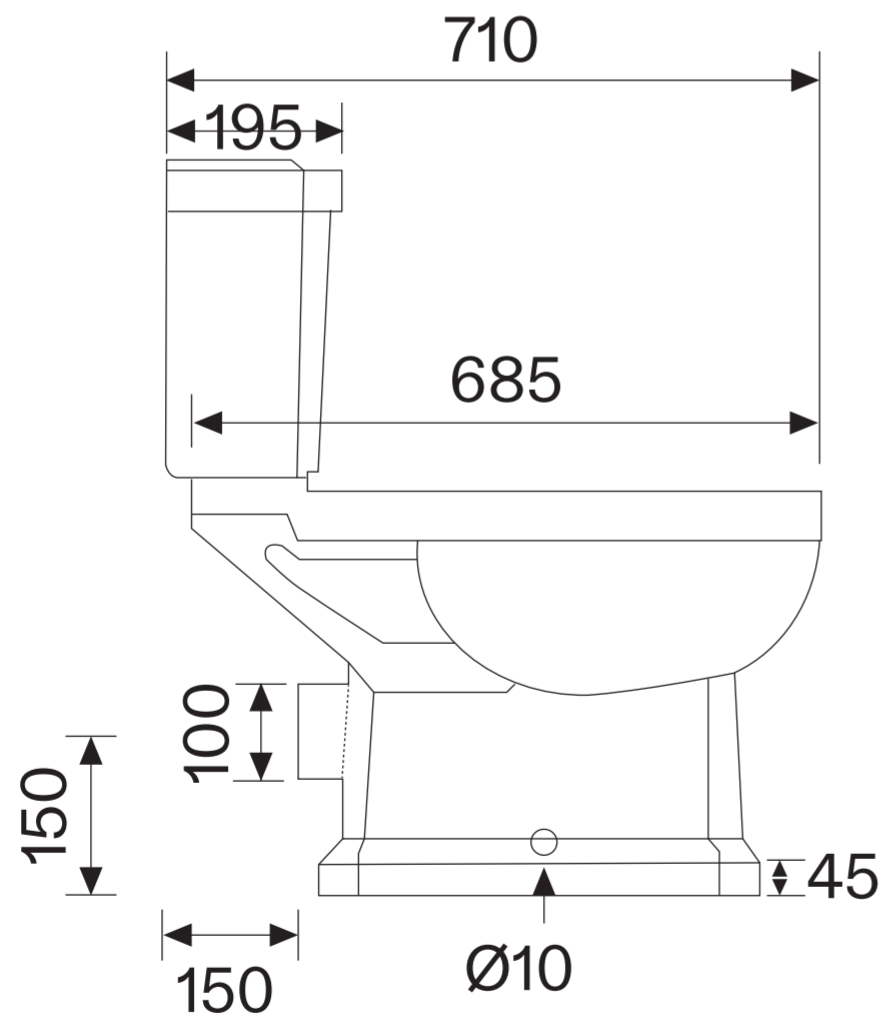

Top View

Front View

Side View

Seat

LUSO

Product Name Portland Close Coupled Traditional Toilet

Size L 710 x W 518 x H 795

All dimensions provided in millimeters.