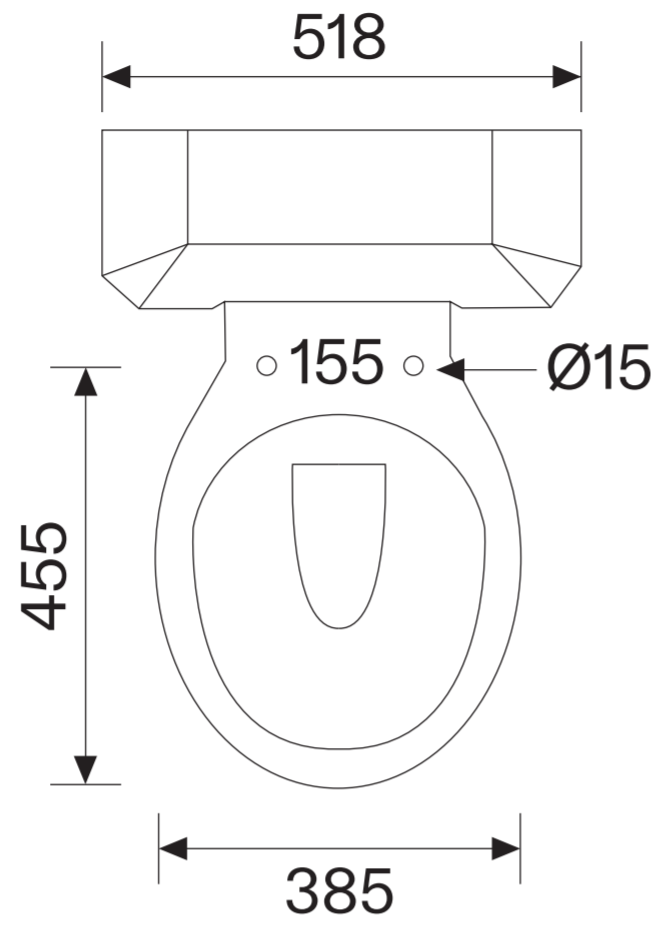

Top View

Front View

Side View

Seat

LUSO

Product Name Portland Close Coupled Traditional Toilet

Size L 710 x W 518 x H 795

All dimensions provided in millimeters.