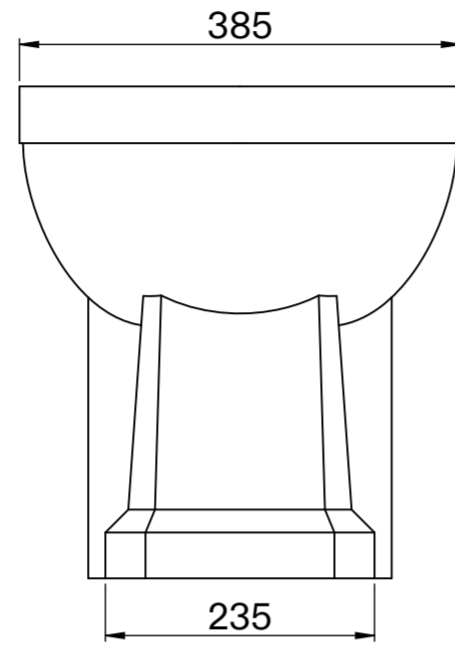

Toilet

Top View - Seat

Side View - Section View

Front View

Back View

Flush Plate

Front View

Side View

Cistern

Front View

Side View

LUSO

Product Name	Portland Back to Wall Toilet, Concealed Cistern, with Square Flush Plate
Style	Toilet: Back to Wall, Cistern: Concealed / Dual Flush
Material	
Toilet	Porcelain
Cistern	Insulated Plastic
Flush Plate	Stainless Steel
Size, mm	425 x 540 x 385

All dimensions provided in millimeters.