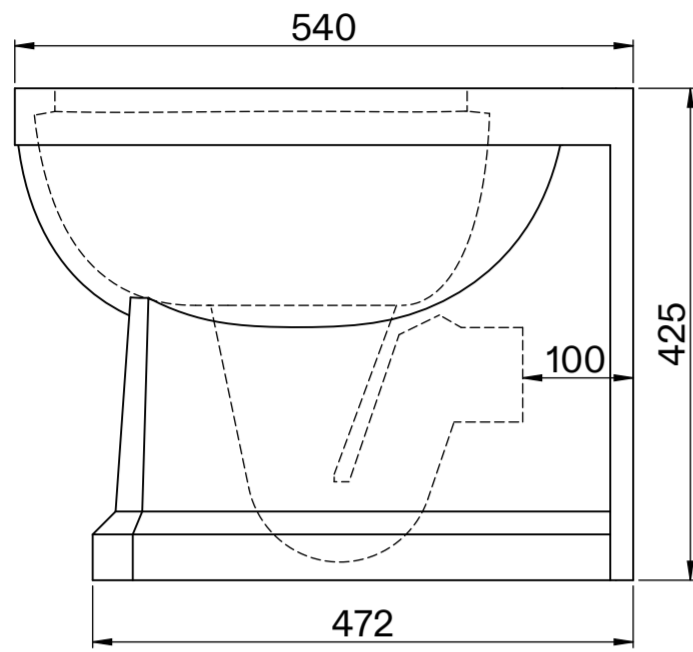

Toilet

Top View - Seat

Side View - Section View

Front View

Back View

Flush Plate

Front View

Side View

Cistern

Front View

Side View

LUSO

Product Name	Portland Back to Wall Toilet, Concealed Cistern, with Square Flush Plate
Style	Toilet: Back to Wall, Cistern: Concealed / Dual Flush
Material	
Toilet	Porcelain
Cistern	Insulated Plastic
Flush Plate	Stainless Steel
Size, mm	425 x 540 x 385

All dimensions provided in millimeters.