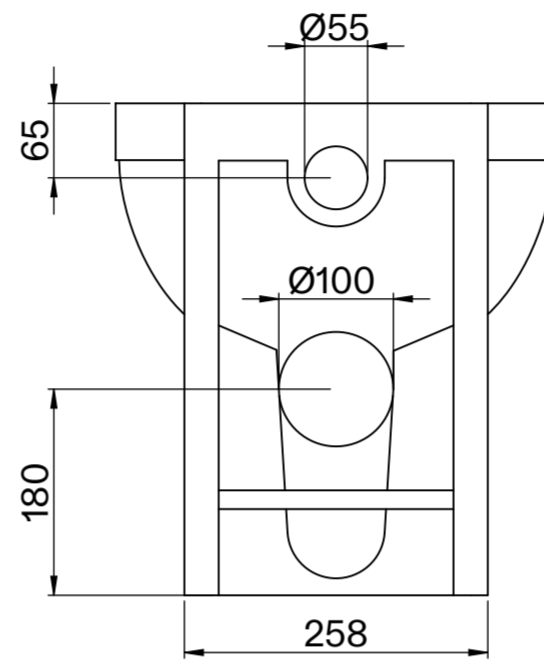

Toilet

Top View - Seat

Side View - Section View

Front View

Back View

Flush Plate

Front View

Side View

Cistern

Front View

Side View

LUSO

Product Name	Portland Back to Wall Toilet, Concealed Cistern, with Square Flush Plate
Style	Toilet: Back to Wall, Cistern: Concealed / Dual Flush
Material	
Toilet	Porcelain
Cistern	Insulated Plastic
Flush Plate	Stainless Steel
Size, mm	425 x 540 x 385

All dimensions provided in millimeters.