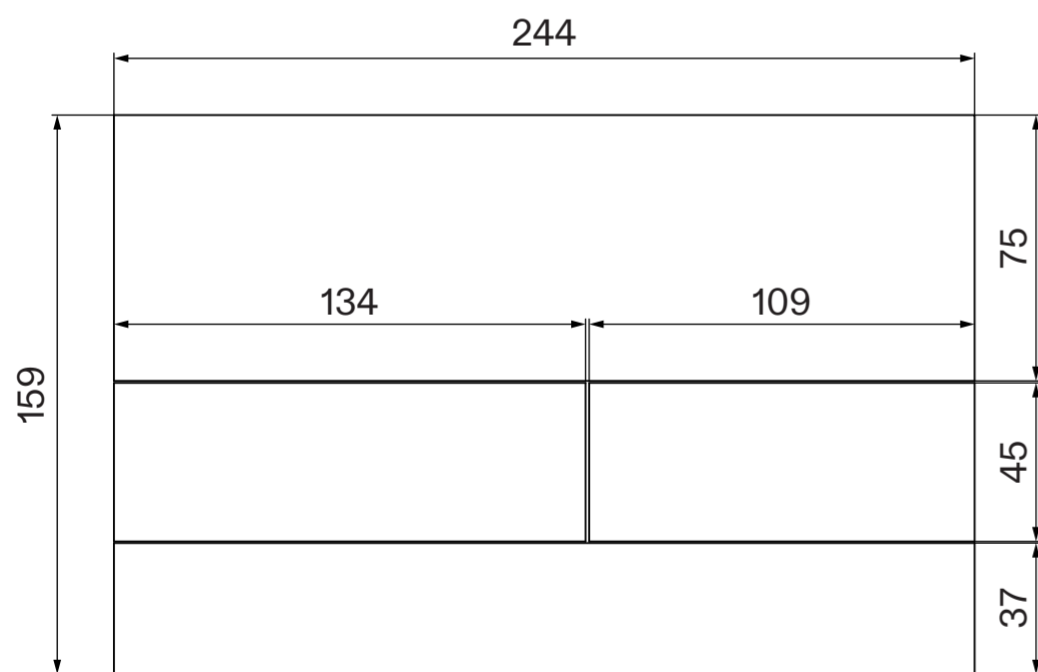

Toilet

Top View - Seat

Side View - Section View

Front View

Back View

Flush Plate

Front View

Side View

Cistern

Front View

Side View

LUSO

Product Name	Portland Back to Wall Toilet, Concealed Cistern, with Square Flush Plate
Style	Toilet: Back to Wall, Cistern: Concealed / Dual Flush
Material	
Toilet	Porcelain
Cistern	Insulated Plastic
Flush Plate	Stainless Steel
Size, mm	425 x 540 x 385

All dimensions provided in millimeters.