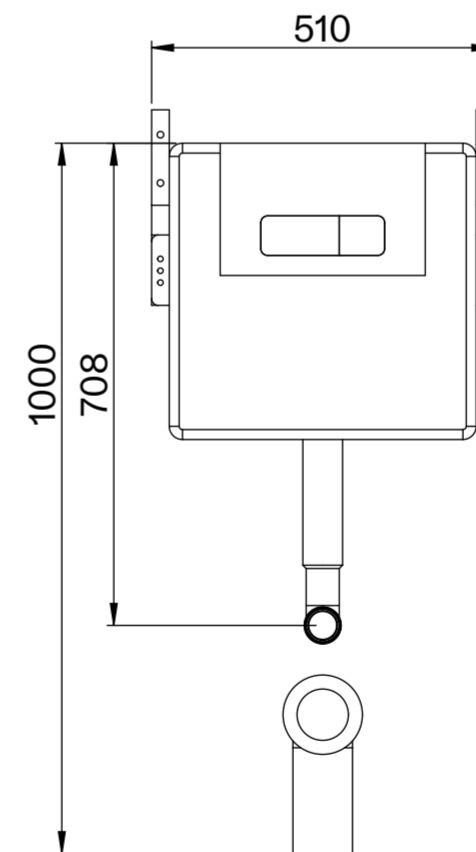

Toilet

Top View - Seat

Side View - Section View

Front View

Back View

Flush Plate

Front View

Side View

Cistern

Front View

Side View

LUSO

Product Name	Portland Back to Wall Toilet, Concealed Cistern, with Square Flush Plate
Style	Toilet: Back to Wall, Cistern: Concealed / Dual Flush
Material	
Toilet	Porcelain
Cistern	Insulated Plastic
Flush Plate	Stainless Steel
Size, mm	425 x 540 x 385

All dimensions provided in millimeters.