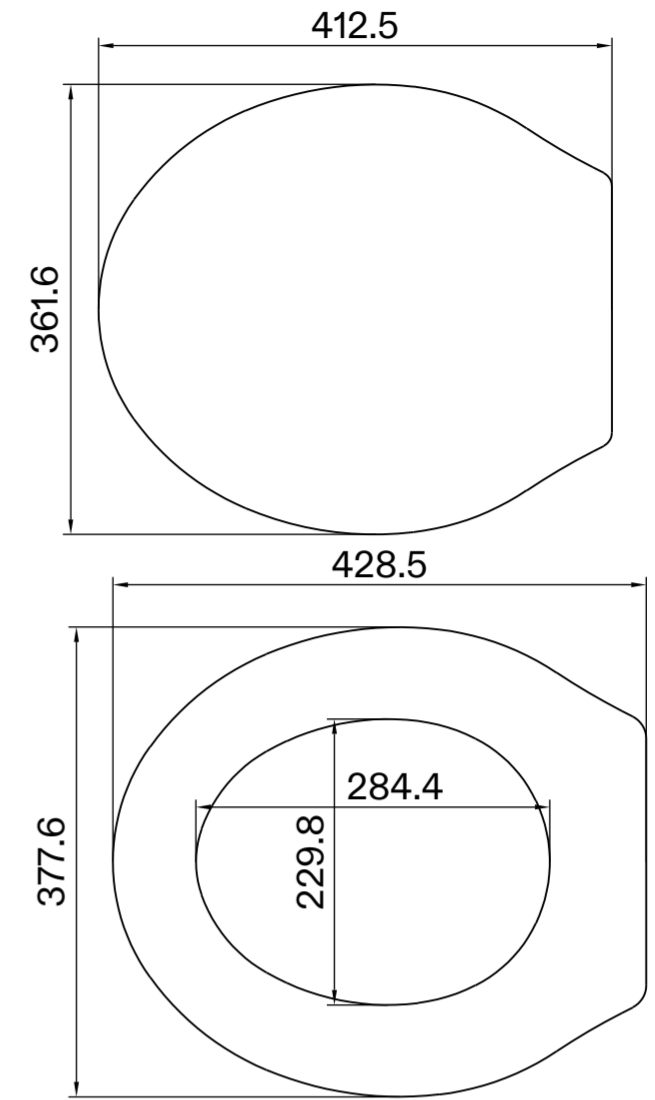

Toilet

Top View - Seat

Side View - Section View

Front View

Back View

Flush Plate

Front View

Side View

Cistern

Front View

Side View

LUSO

Product Name	Portland Back to Wall Toilet, Concealed Cistern, with Square Flush Plate
Style	Toilet: Back to Wall, Cistern: Concealed / Dual Flush
Material	
Toilet	Porcelain
Cistern	Insulated Plastic
Flush Plate	Stainless Steel
Size, mm	425 x 540 x 385

All dimensions provided in millimeters.