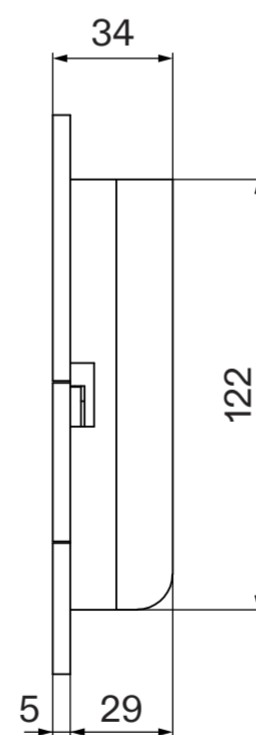

Toilet

Top View - Seat

Side View - Section View

Front View

Back View

Flush Plate

Front View

Side View

Cistern

Front View

Side View

LUSO

Product Name	Portland Back to Wall Toilet, Concealed Cistern, with Square Flush Plate
Style	Toilet: Back to Wall, Cistern: Concealed / Dual Flush
Material	
Toilet	Porcelain
Cistern	Insulated Plastic
Flush Plate	Stainless Steel
Size, mm	425 x 540 x 385

All dimensions provided in millimeters.