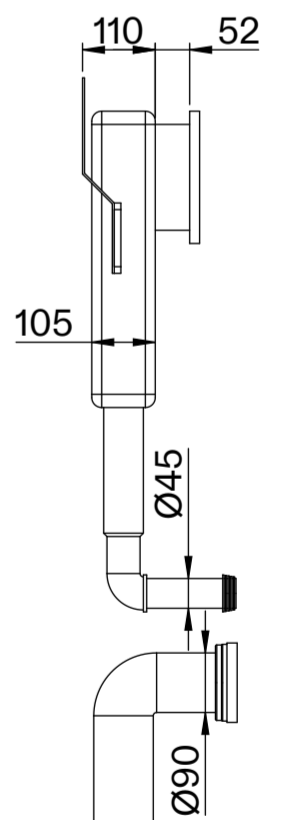

Toilet

Top View - Seat

Side View - Section View

Front View

Back View

Flush Plate

Front View

Side View

Cistern

Front View

Side View

LUSO

Product Name	Portland Back to Wall Toilet, Concealed Cistern, with Square Flush Plate
Style	Toilet: Back to Wall, Cistern: Concealed / Dual Flush
Material	
Toilet	Porcelain
Cistern	Insulated Plastic
Flush Plate	Stainless Steel
Size, mm	425 x 540 x 385

All dimensions provided in millimeters.