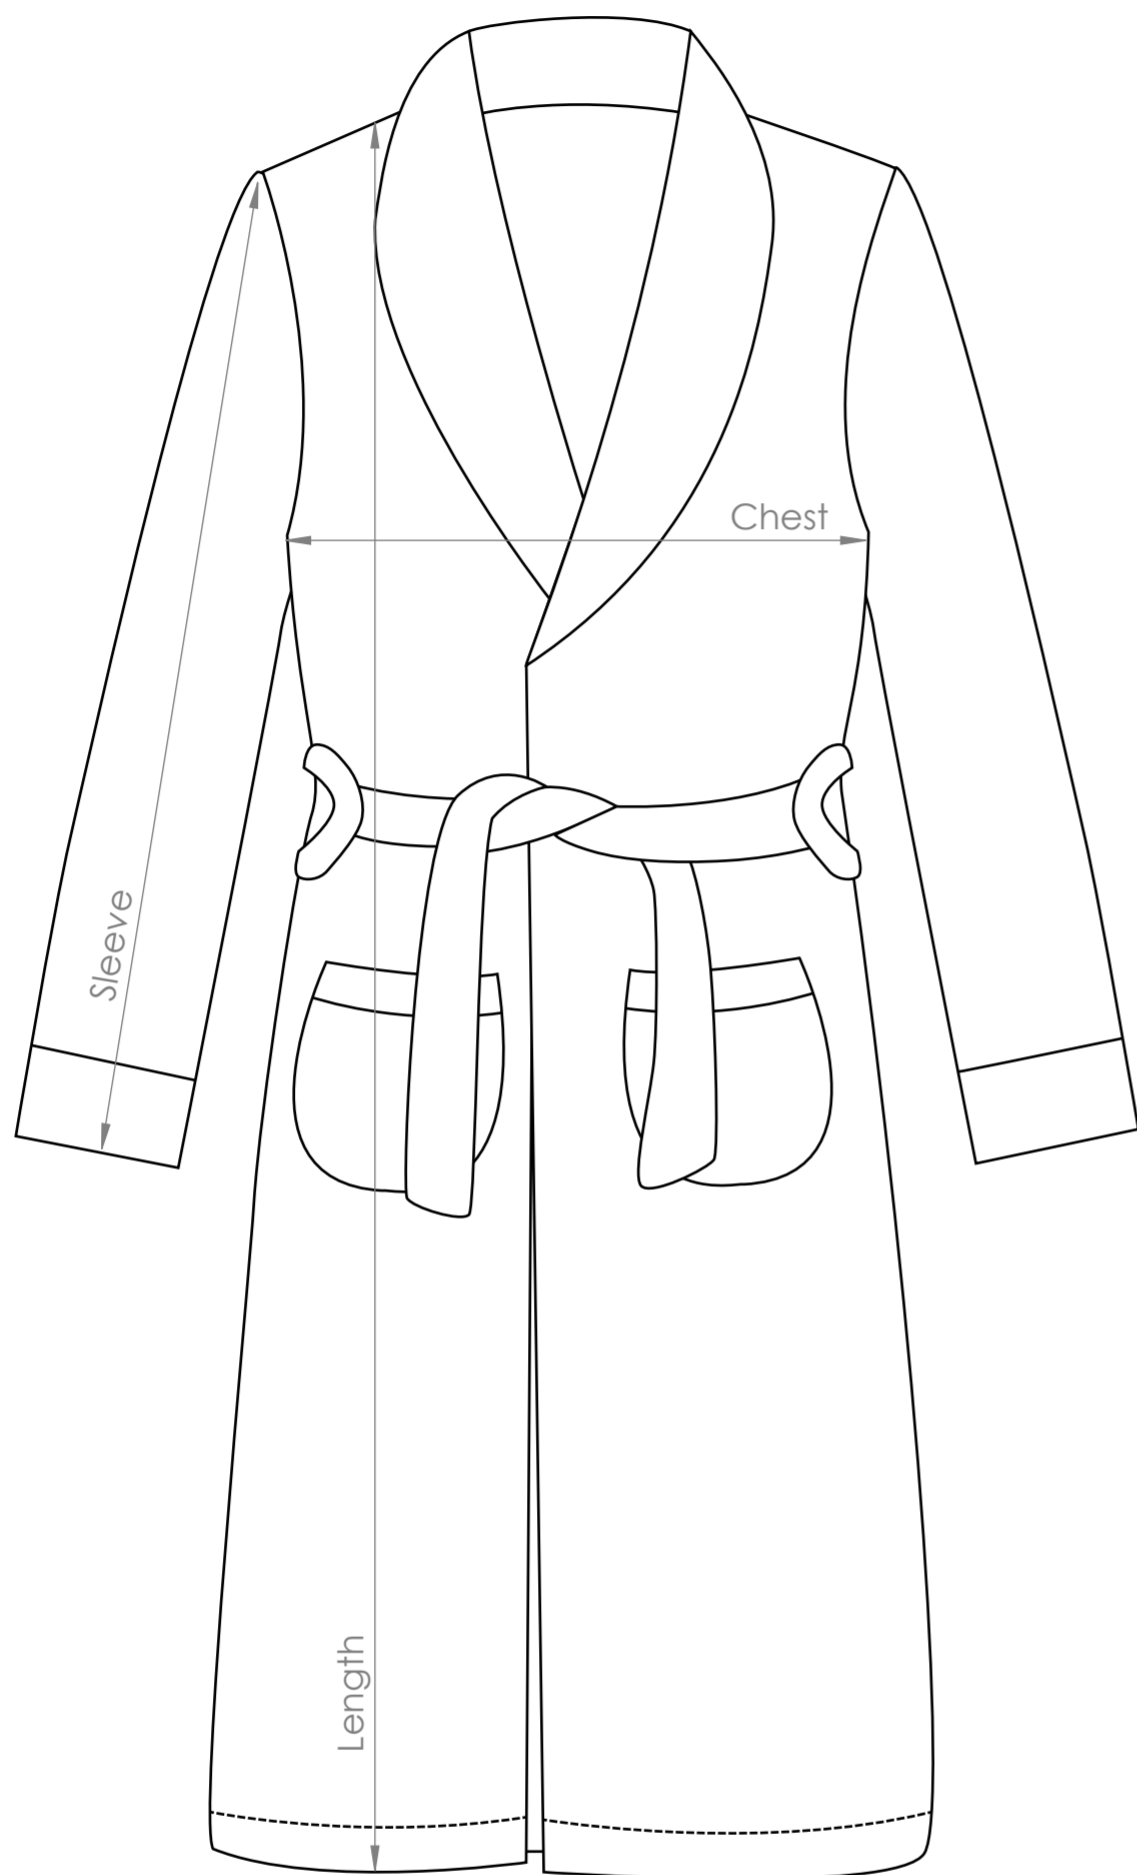

Front View

Size Chart

Size (mm)	Length	Chest	Sleeve
S	1100	1150	500
M	1100	1250	530
L	1200	1350	560
XL	1200	1500	580

LUSO

Product Name	Pearl Bath Robe
Material	100% Egyptian Cotton
Product Size (mm)	See Size Chart

All dimensions provided in millimeters.