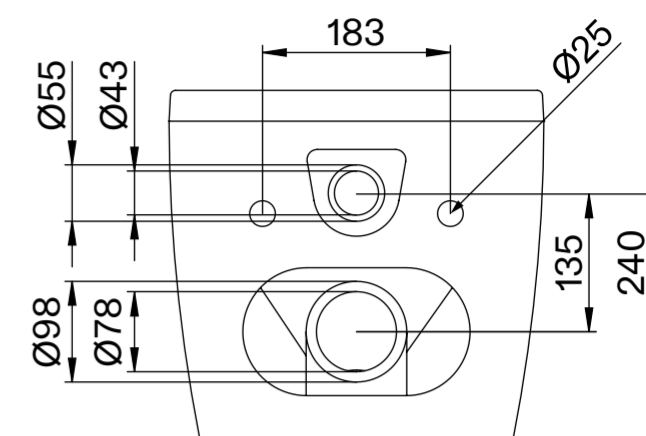

Toilet

Top View

Side View - Section View

Front View

Back View

Flush Plate

Front View

Side View

Cistern

Front View

Side View

LUSO

Product Name	Nera Toilet, Concealed Cistern, with Round Flush Plate
Style	Toilet: Wall Hung, Cistern: Concealed / Dual Flush
Material	
Toilet	Ceramic
Cistern	Insulated Plastic
Flush Plate	Stainless Steel
Size, mm	535 x 365 x 310

All dimensions provided in millimeters.