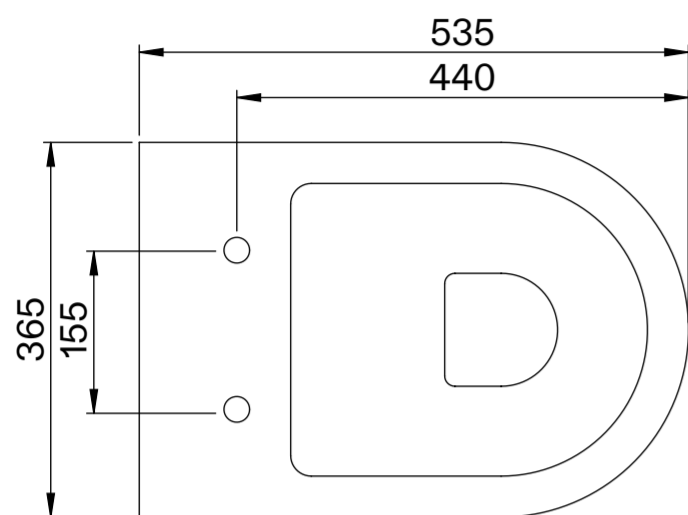

Toilet

Top View

Side View - Section View

Front View

Back View

Flush Plate

Front View

Side View

Cistern

Front View

Side View

LUSO

Product Name	Nera Toilet, Concealed Cistern, with Round Flush Plate
Style	Toilet: Wall Hung, Cistern: Concealed / Dual Flush
Material	
Toilet	Ceramic
Cistern	Insulated Plastic
Flush Plate	Stainless Steel
Size, mm	535 x 365 x 310

All dimensions provided in millimeters.