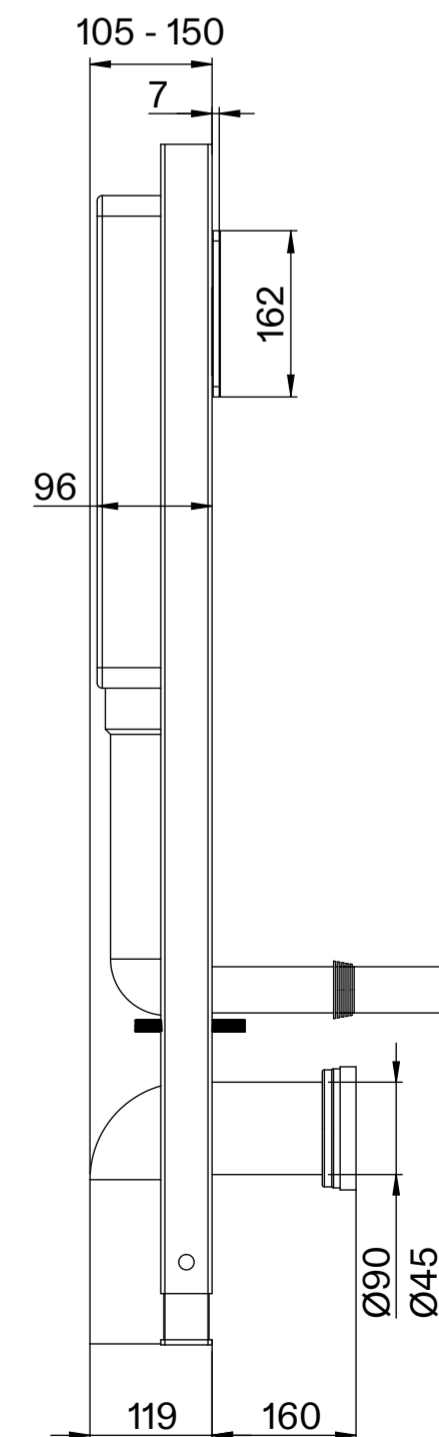

Toilet

Top View

Side View - Section View

Front View

Back View

Flush Plate

Front View

Side View

Cistern

Front View

Side View

LUSO

Product Name	Nera Toilet, Concealed Cistern, with Round Flush Plate
Style	Toilet: Wall Hung, Cistern: Concealed / Dual Flush
Material	
Toilet	Ceramic
Cistern	Insulated Plastic
Flush Plate	Stainless Steel
Size, mm	535 x 365 x 310

All dimensions provided in millimeters.