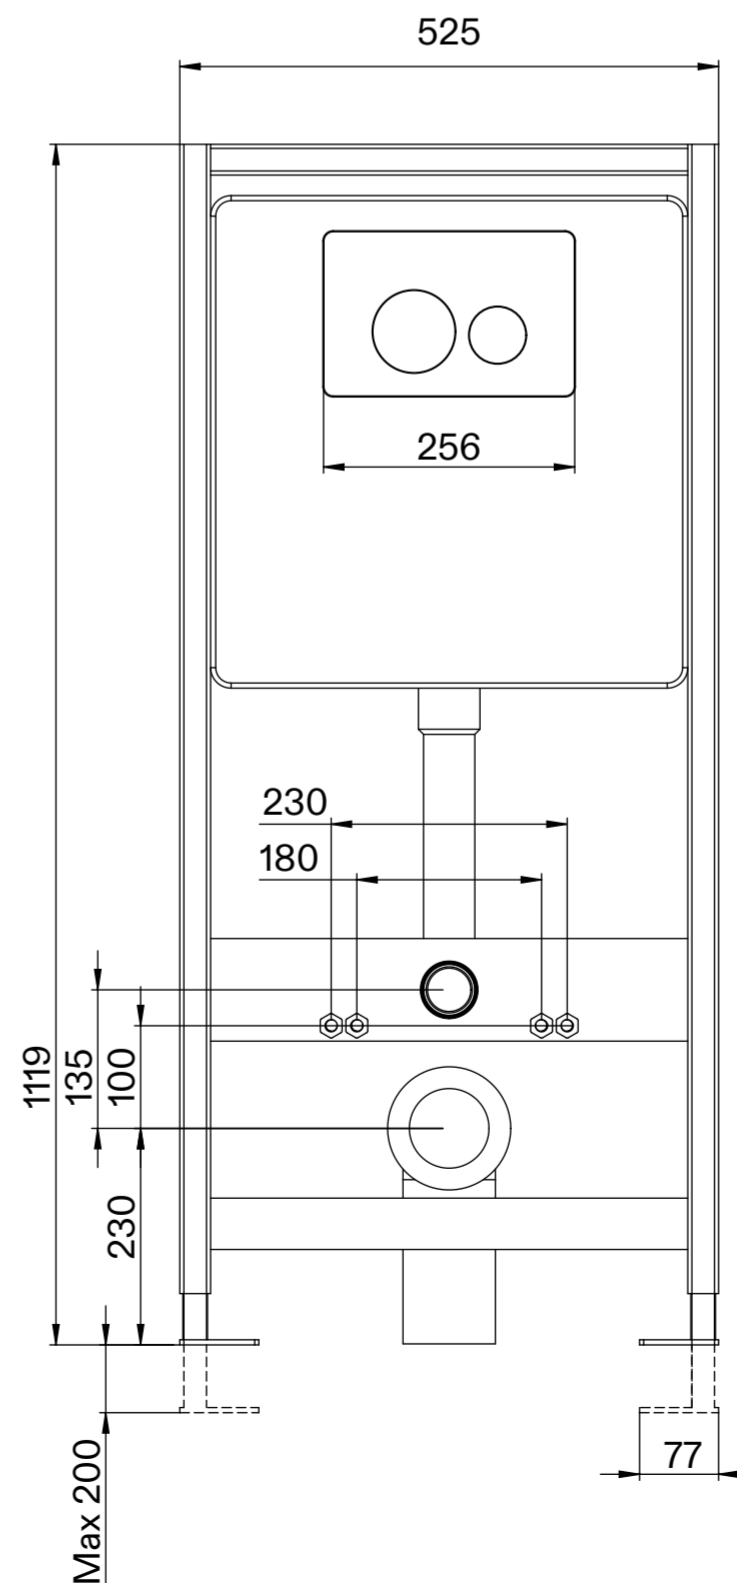

Toilet

Top View

Side View - Section View

Front View

Back View

Flush Plate

Front View

Side View

Cistern

Front View

Side View

LUSO

Product Name	Nera Toilet, Concealed Cistern, with Round Flush Plate
Style	Toilet: Wall Hung, Cistern: Concealed / Dual Flush
Material	
Toilet	Ceramic
Cistern	Insulated Plastic
Flush Plate	Stainless Steel
Size, mm	535 x 365 x 310

All dimensions provided in millimeters.