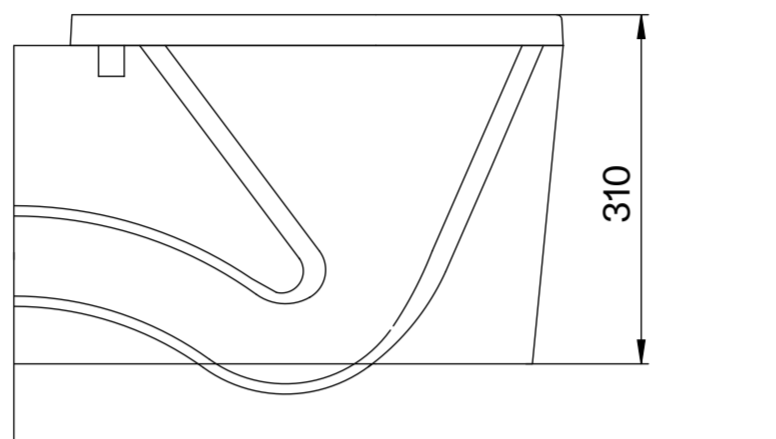

Toilet

Top View

Side View - Section View

Front View

Back View

Flush Plate

Front View

Side View

Cistern

Front View

Side View

LUSO

Product Name	Nera Toilet, Concealed Cistern, with Round Flush Plate
Style	Toilet: Wall Hung, Cistern: Concealed / Dual Flush
Material	
Toilet	Ceramic
Cistern	Insulated Plastic
Flush Plate	Stainless Steel
Size, mm	535 x 365 x 310

All dimensions provided in millimeters.