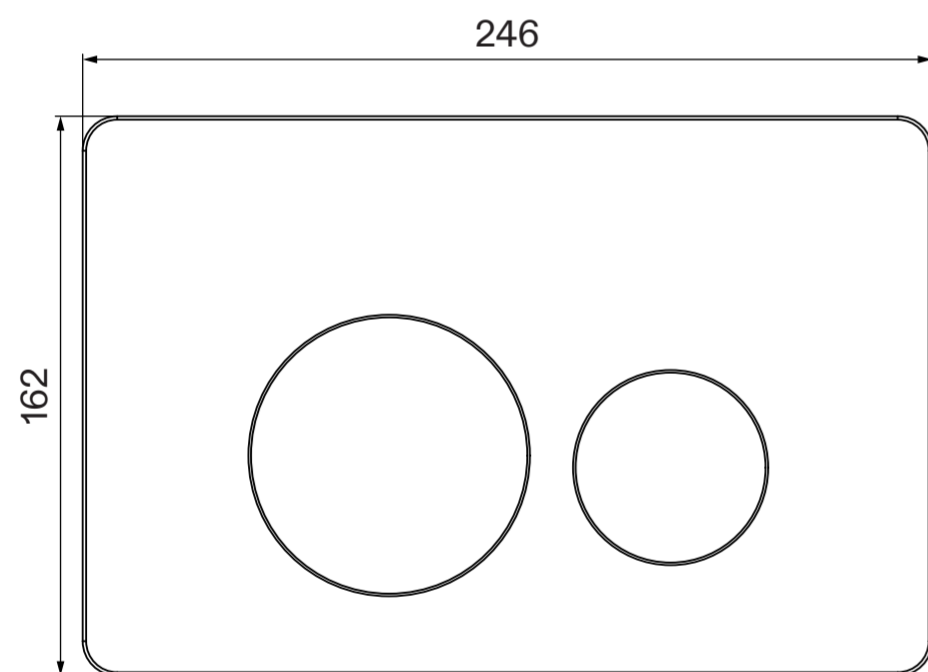

Toilet

Top View

Side View - Section View

Front View

Back View

Flush Plate

Front View

Side View

Cistern

Front View

Side View

LUSO

Product Name	Nera Toilet, Concealed Cistern, with Round Flush Plate
Style	Toilet: Wall Hung, Cistern: Concealed / Dual Flush
Material	
Toilet	Ceramic
Cistern	Insulated Plastic
Flush Plate	Stainless Steel
Size, mm	535 x 365 x 310

All dimensions provided in millimeters.