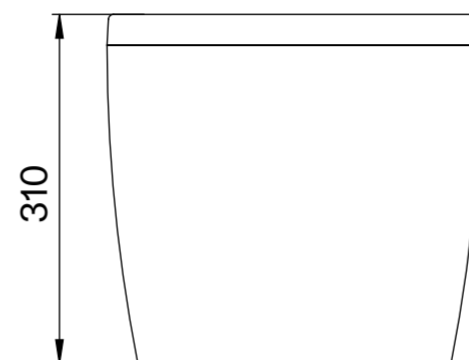

Toilet

Top View

Side View - Section View

Front View

Back View

Flush Plate

Front View

Side View

Cistern

Front View

Side View

LUSO

Product Name	Nera Toilet, Concealed Cistern, with Round Flush Plate
Style	Toilet: Wall Hung, Cistern: Concealed / Dual Flush
Material	
Toilet	Ceramic
Cistern	Insulated Plastic
Flush Plate	Stainless Steel
Size, mm	535 x 365 x 310

All dimensions provided in millimeters.