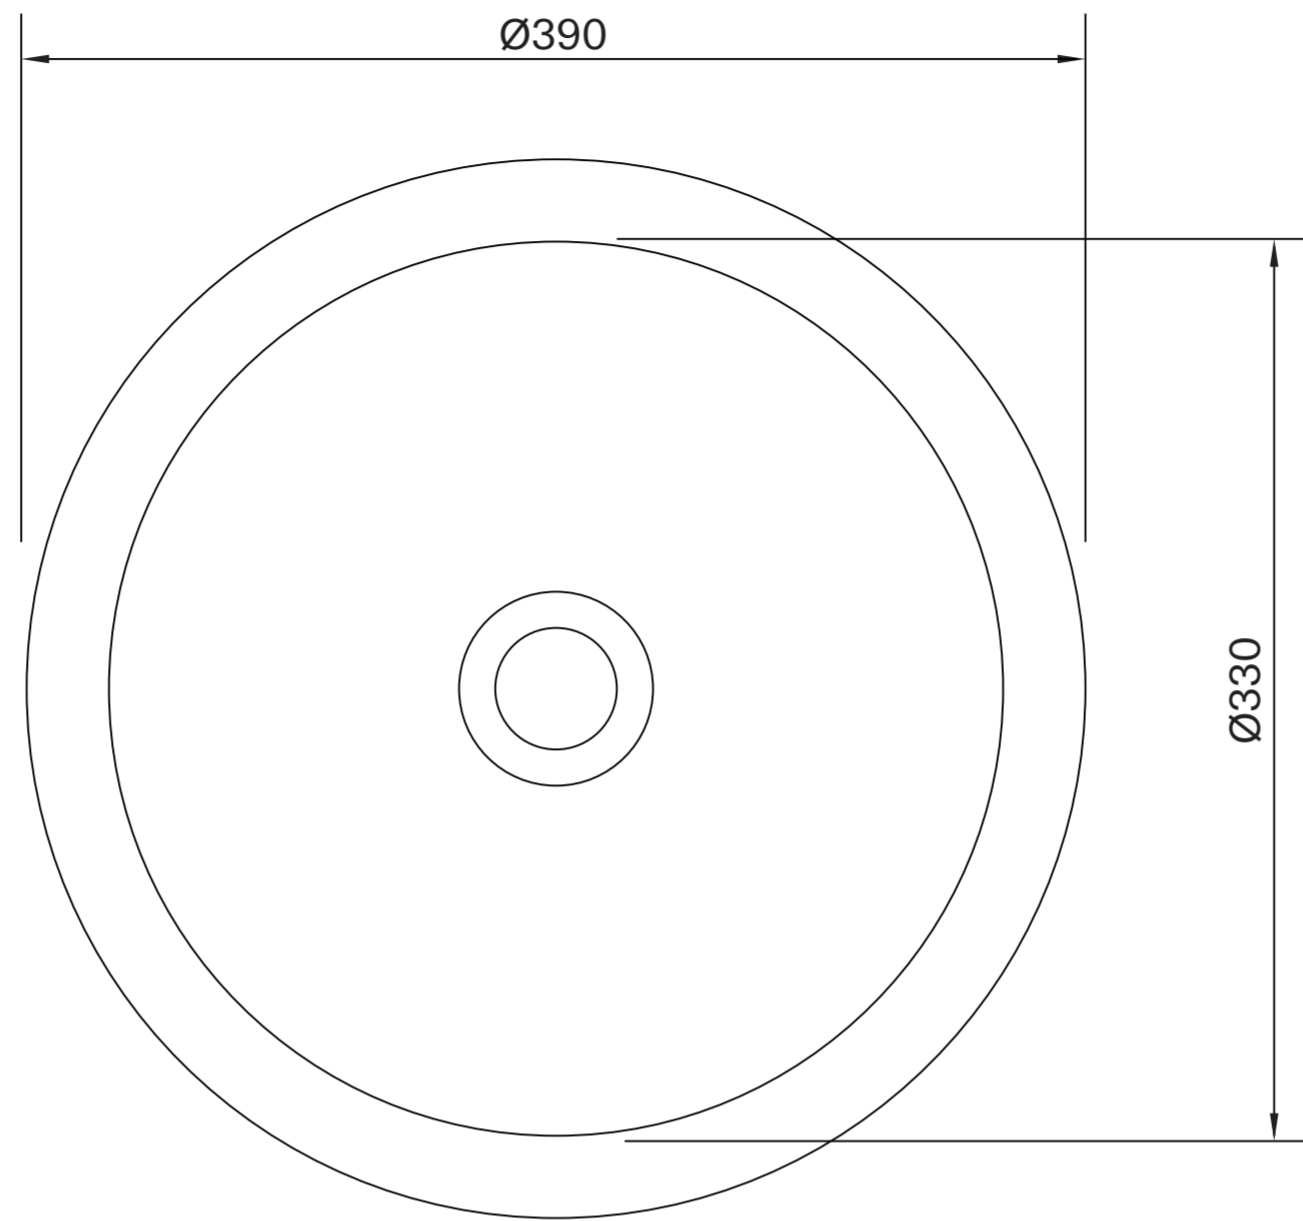

Top View

Front View

LUSO

Product Name	Loop Round Under Counter Basin 390
Basin Finish:	Matte / Polished
Size, mm:	390 × 390 × 190

All dimensions provided in millimeters.