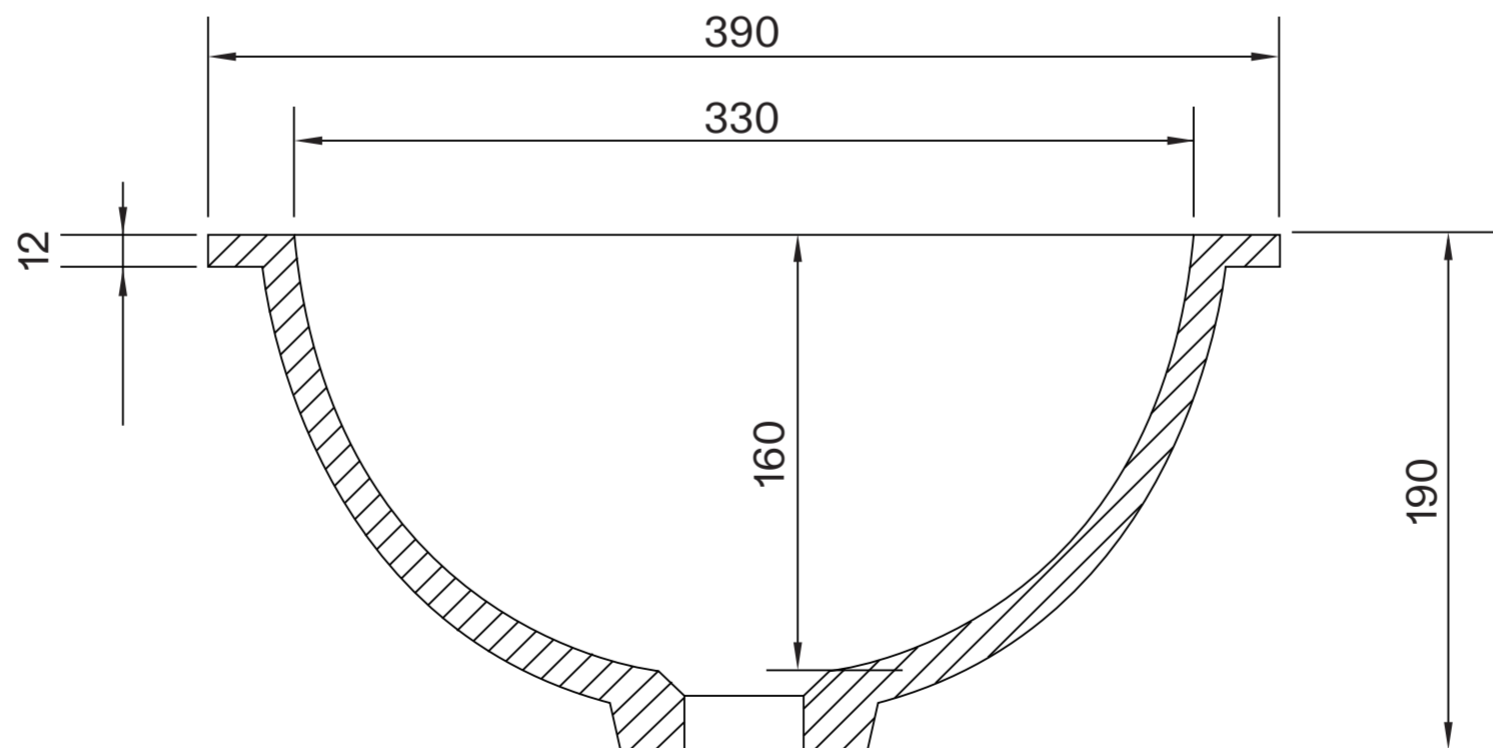

Top View

Front View

LUSO

Product Name	Loop Round Under Counter Basin 390
Basin Finish:	Matte / Polished
Size, mm:	390 × 390 × 190

All dimensions provided in millimeters.