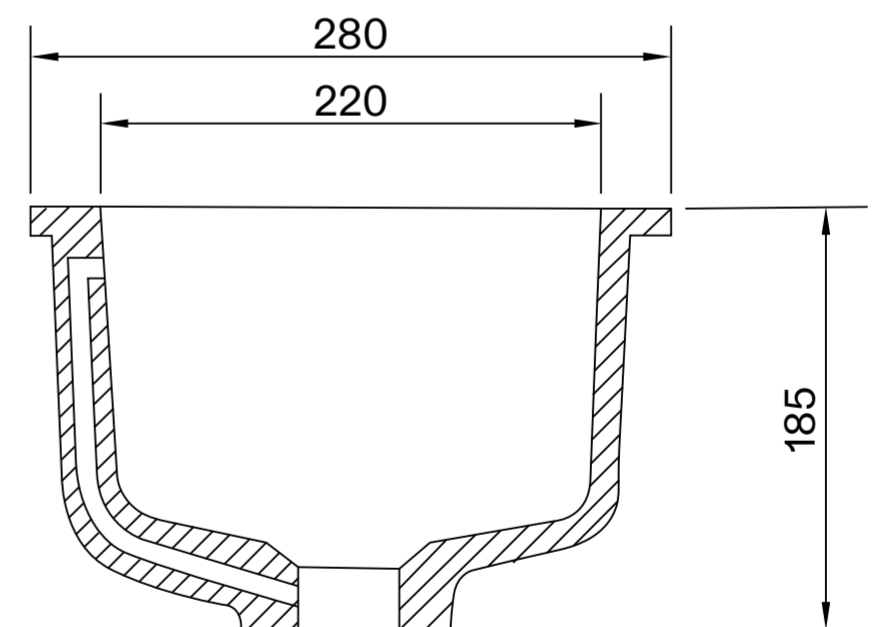

Top View

Front View

Side View

**LUSO**

Product Name	Core Under Counter Basin 450
Basin Finish:	Matte / Polished
Size, mm:	450 × 280 × 185

All dimensions provided in millimeters.