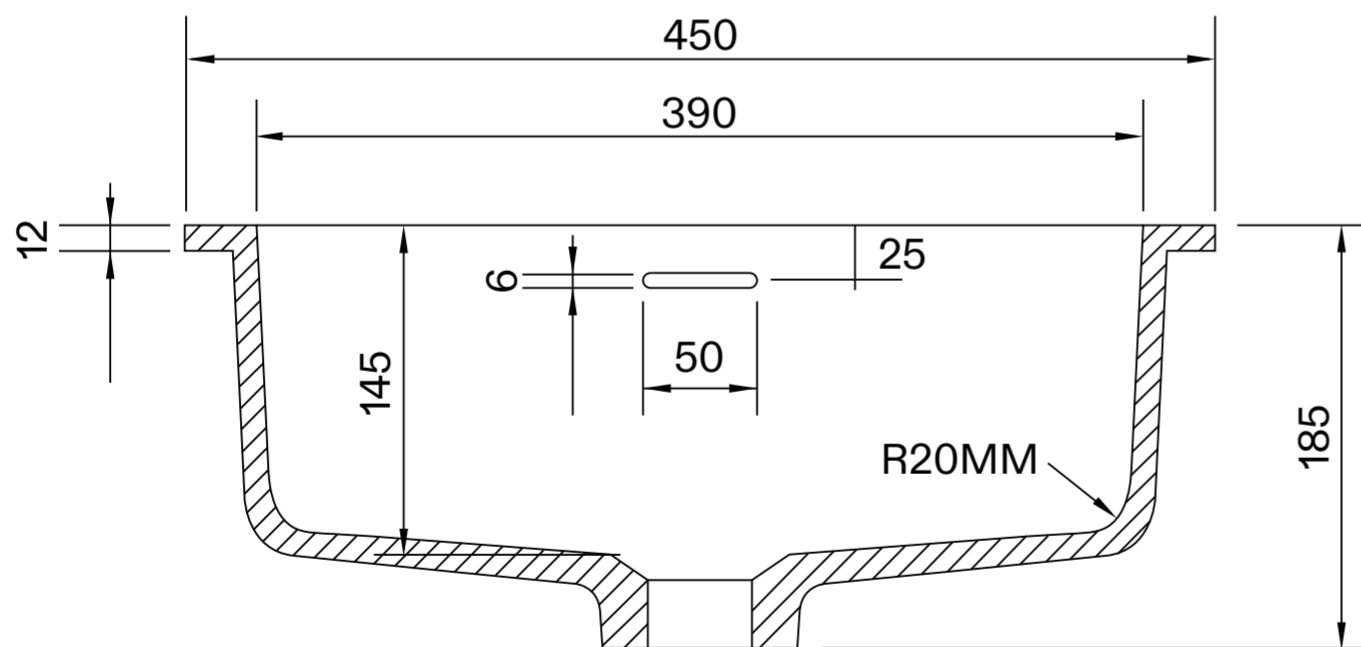

Top View

Front View

Side View

**LUSO**

Product Name	Core Under Counter Basin 450
Basin Finish:	Matte / Polished
Size, mm:	450 × 280 × 185

All dimensions provided in millimeters.