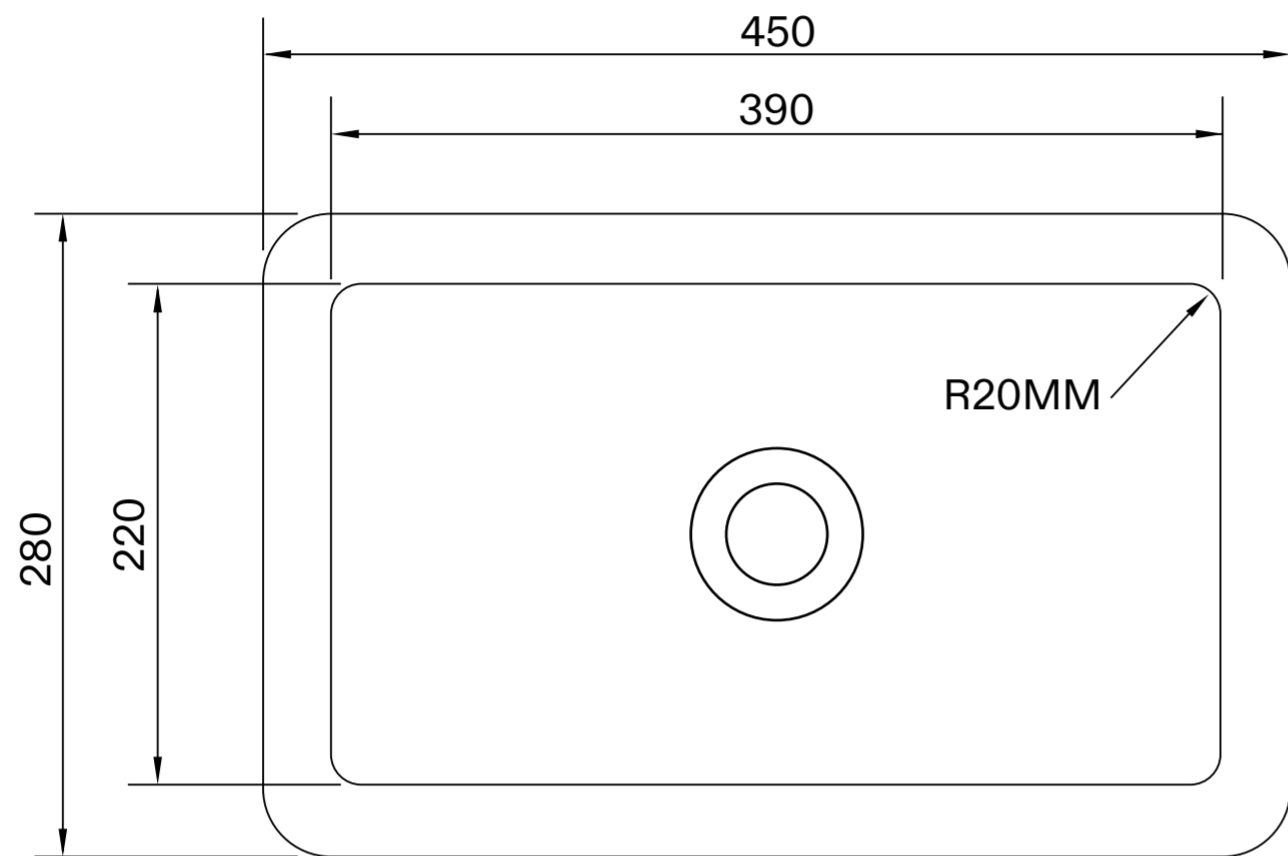

Top View

Front View

Side View

**LUSO**

Product Name	Core Under Counter Basin 450
Basin Finish:	Matte / Polished
Size, mm:	450 × 280 × 185

All dimensions provided in millimeters.