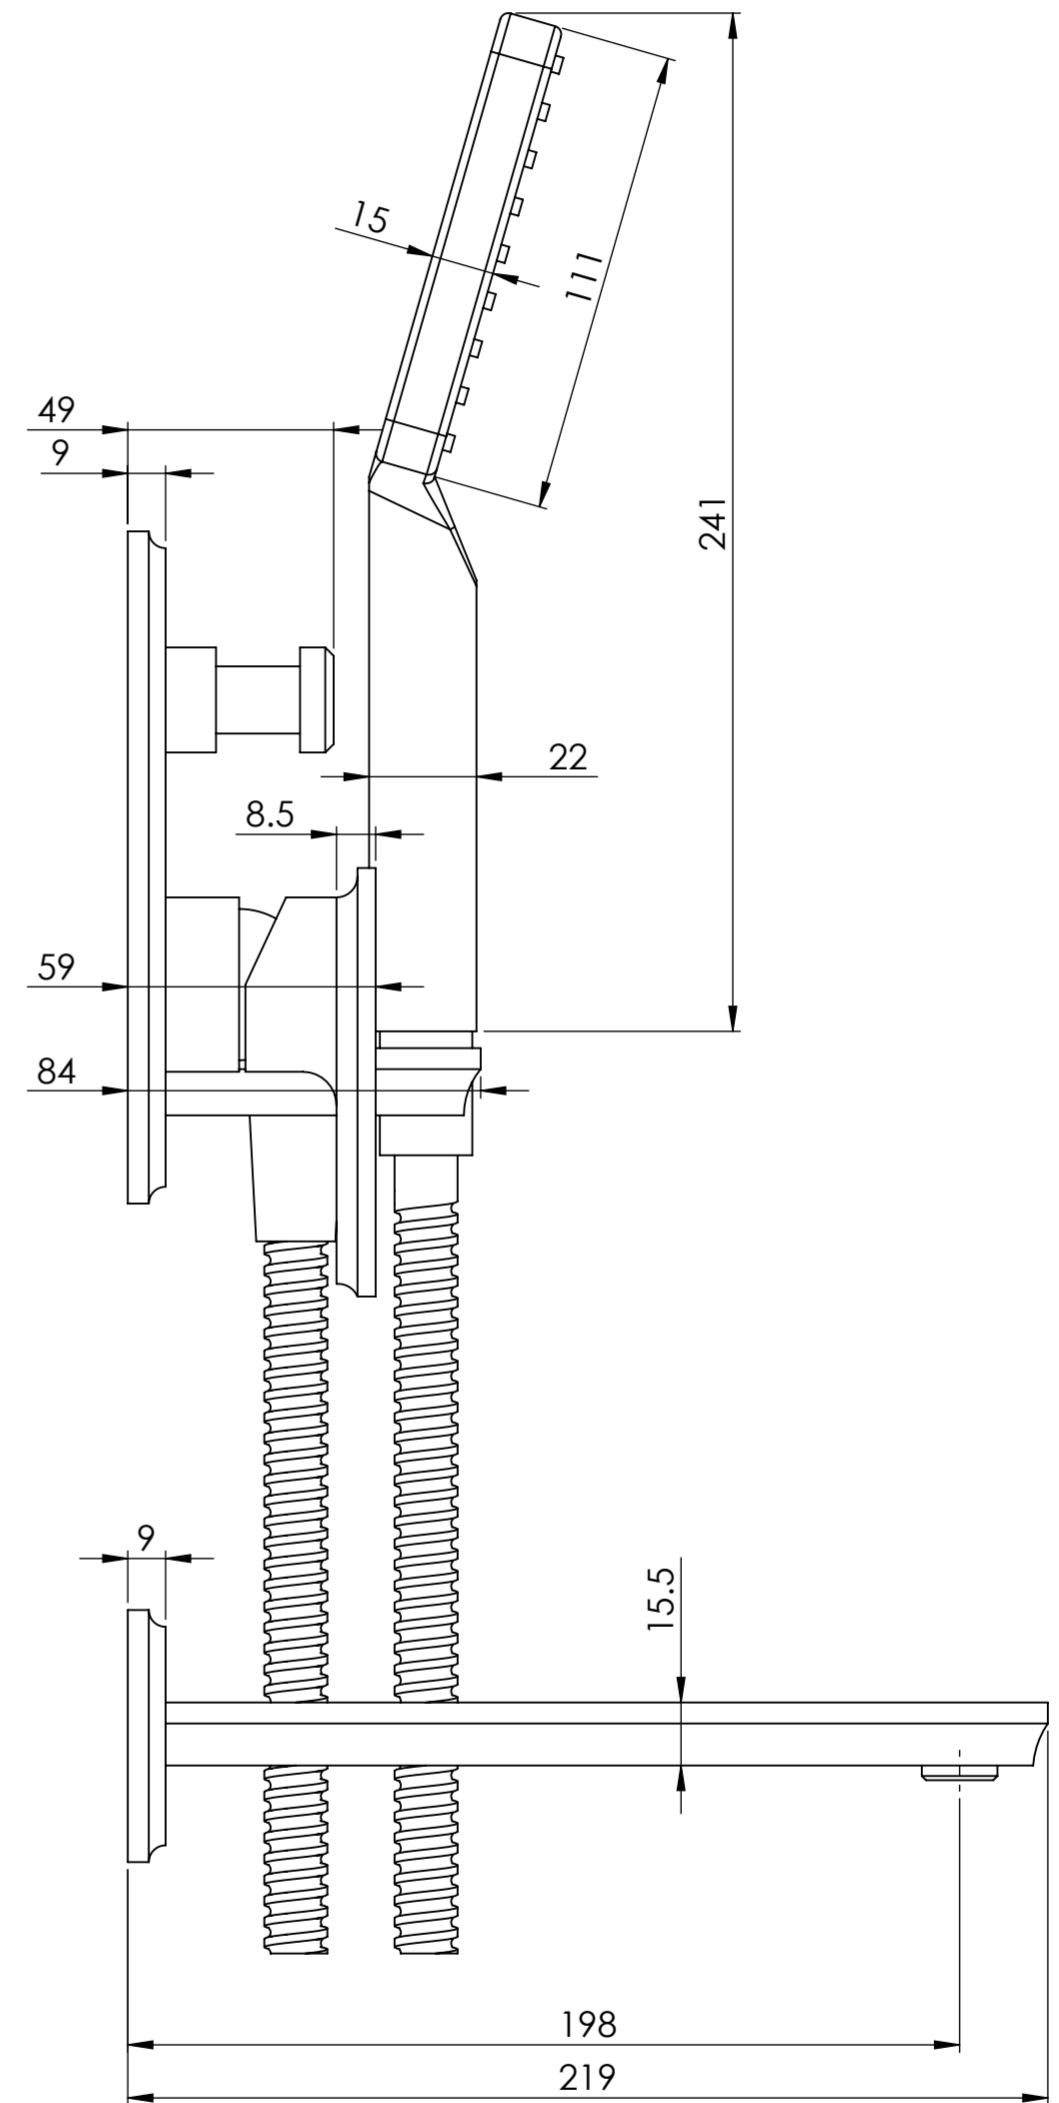

Front View

Side View

LUSO

Product Name	Baroque Series
Product Type	Wall Mounted Bath Shower Mixer Tap

All dimensions provided in millimeters.