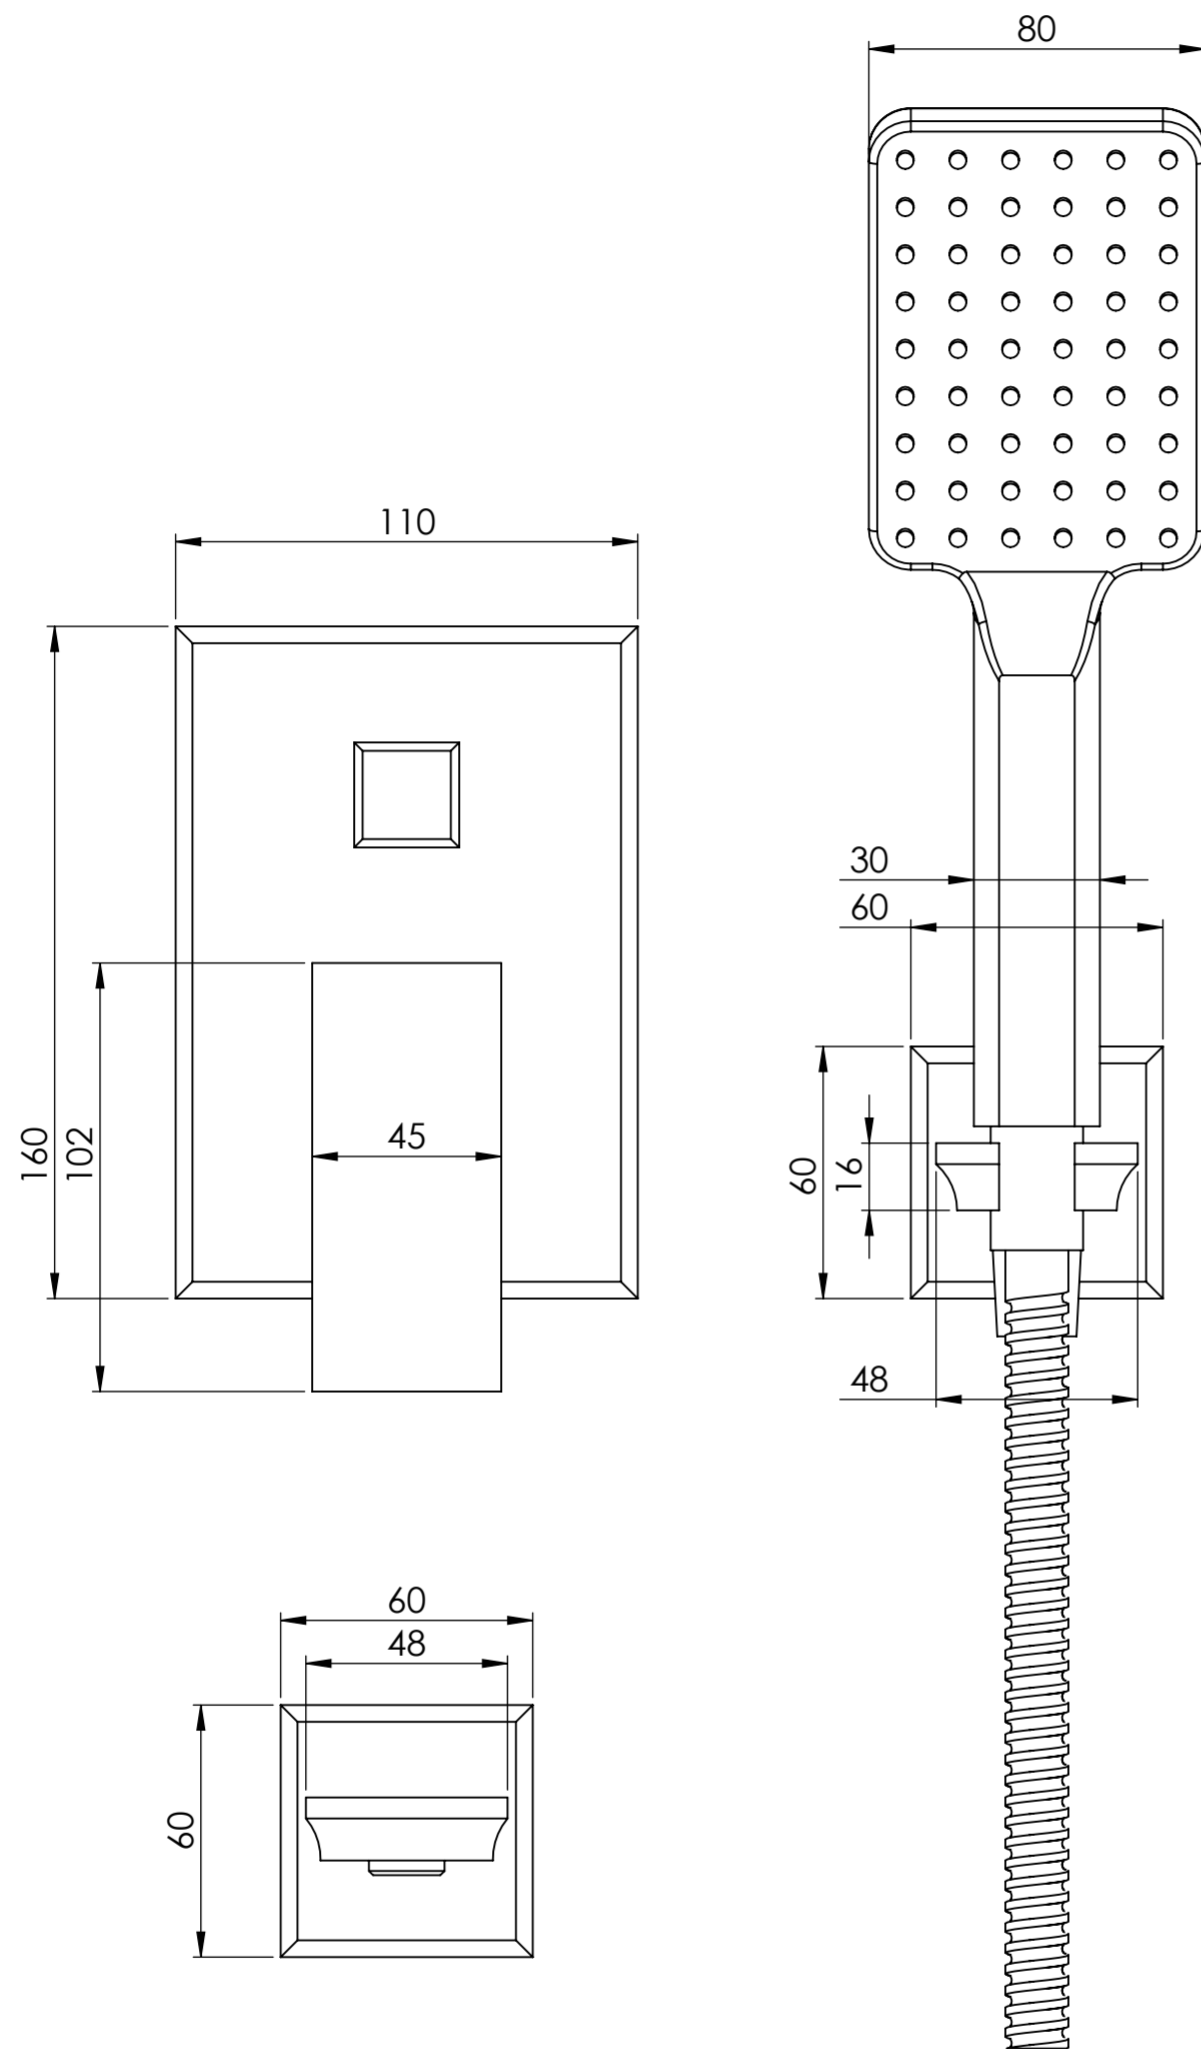

Front View

Side View

LUSO

Product Name	Baroque Series
Product Type	Wall Mounted Bath Shower Mixer Tap

All dimensions provided in millimeters.