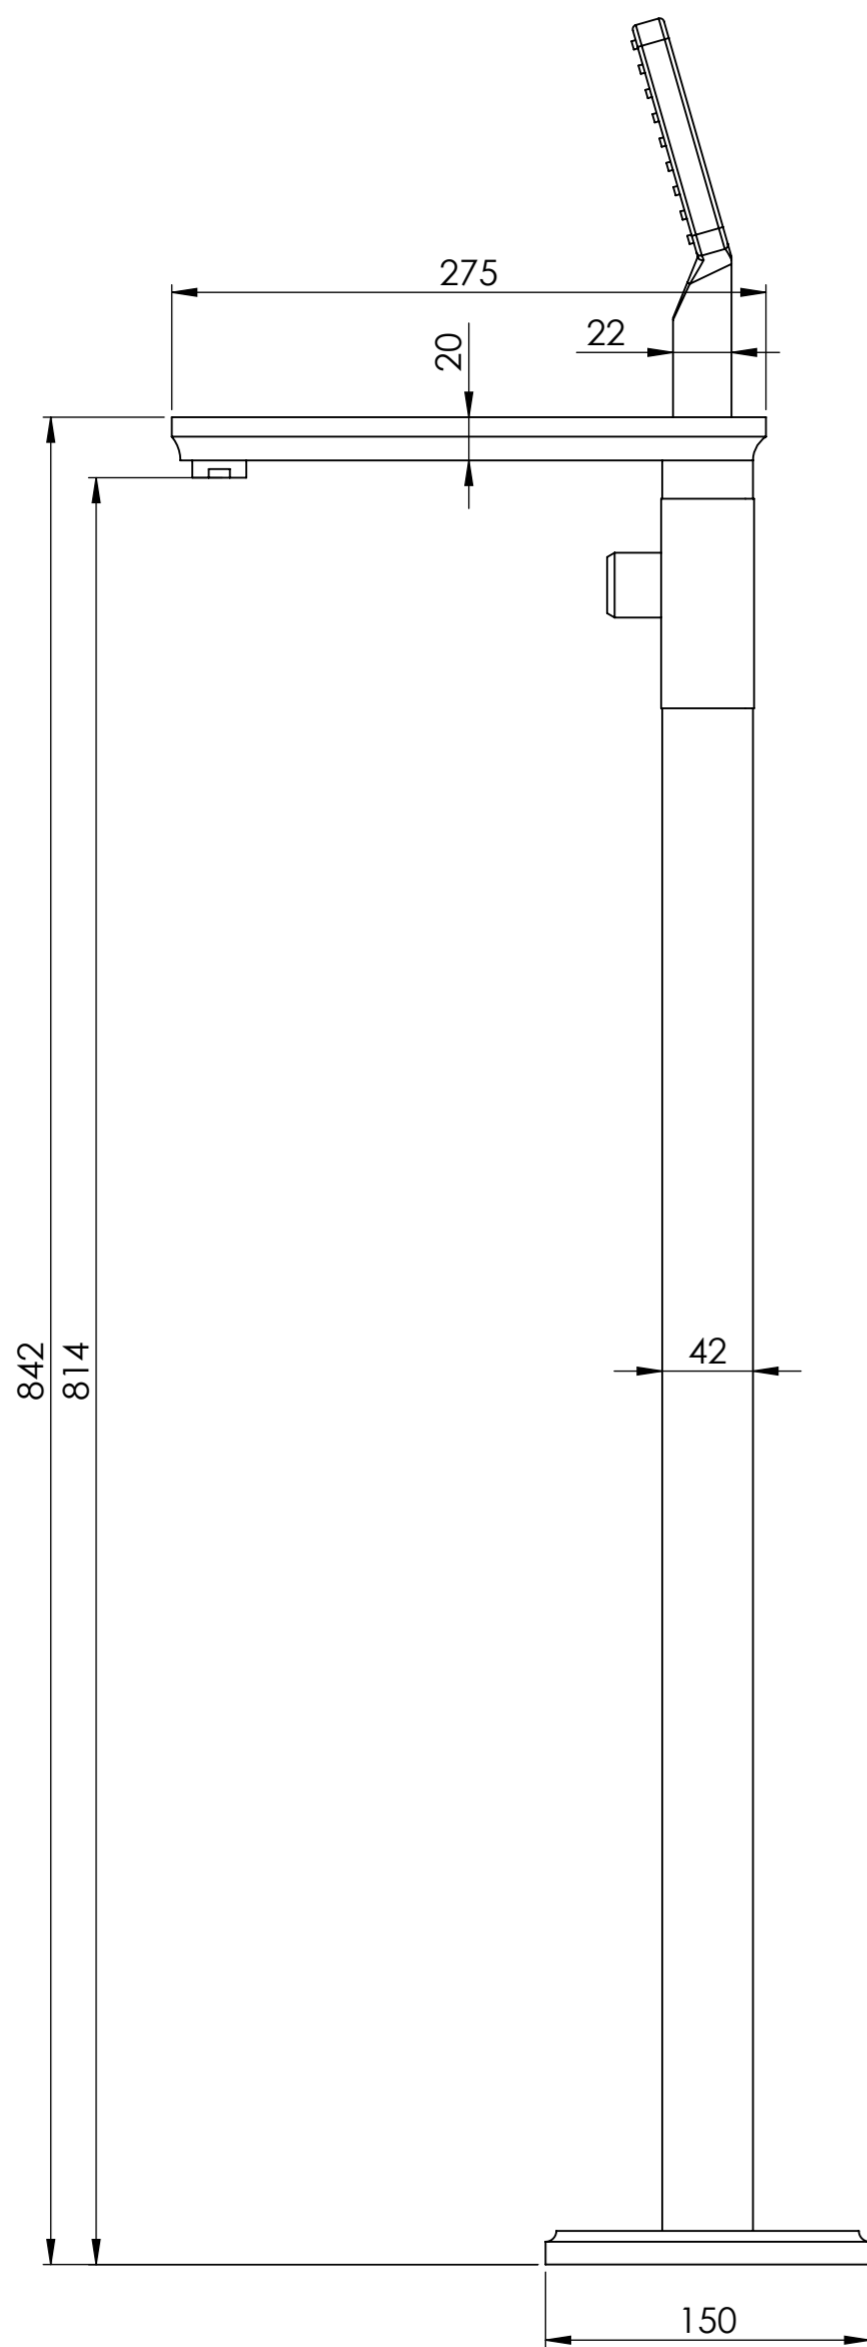

Side View

Front View

LUSO

Product Name

Baroque Series

Product Type

Floorstanding Bath Shower Mixer Tap

All dimensions provided in millimeters.