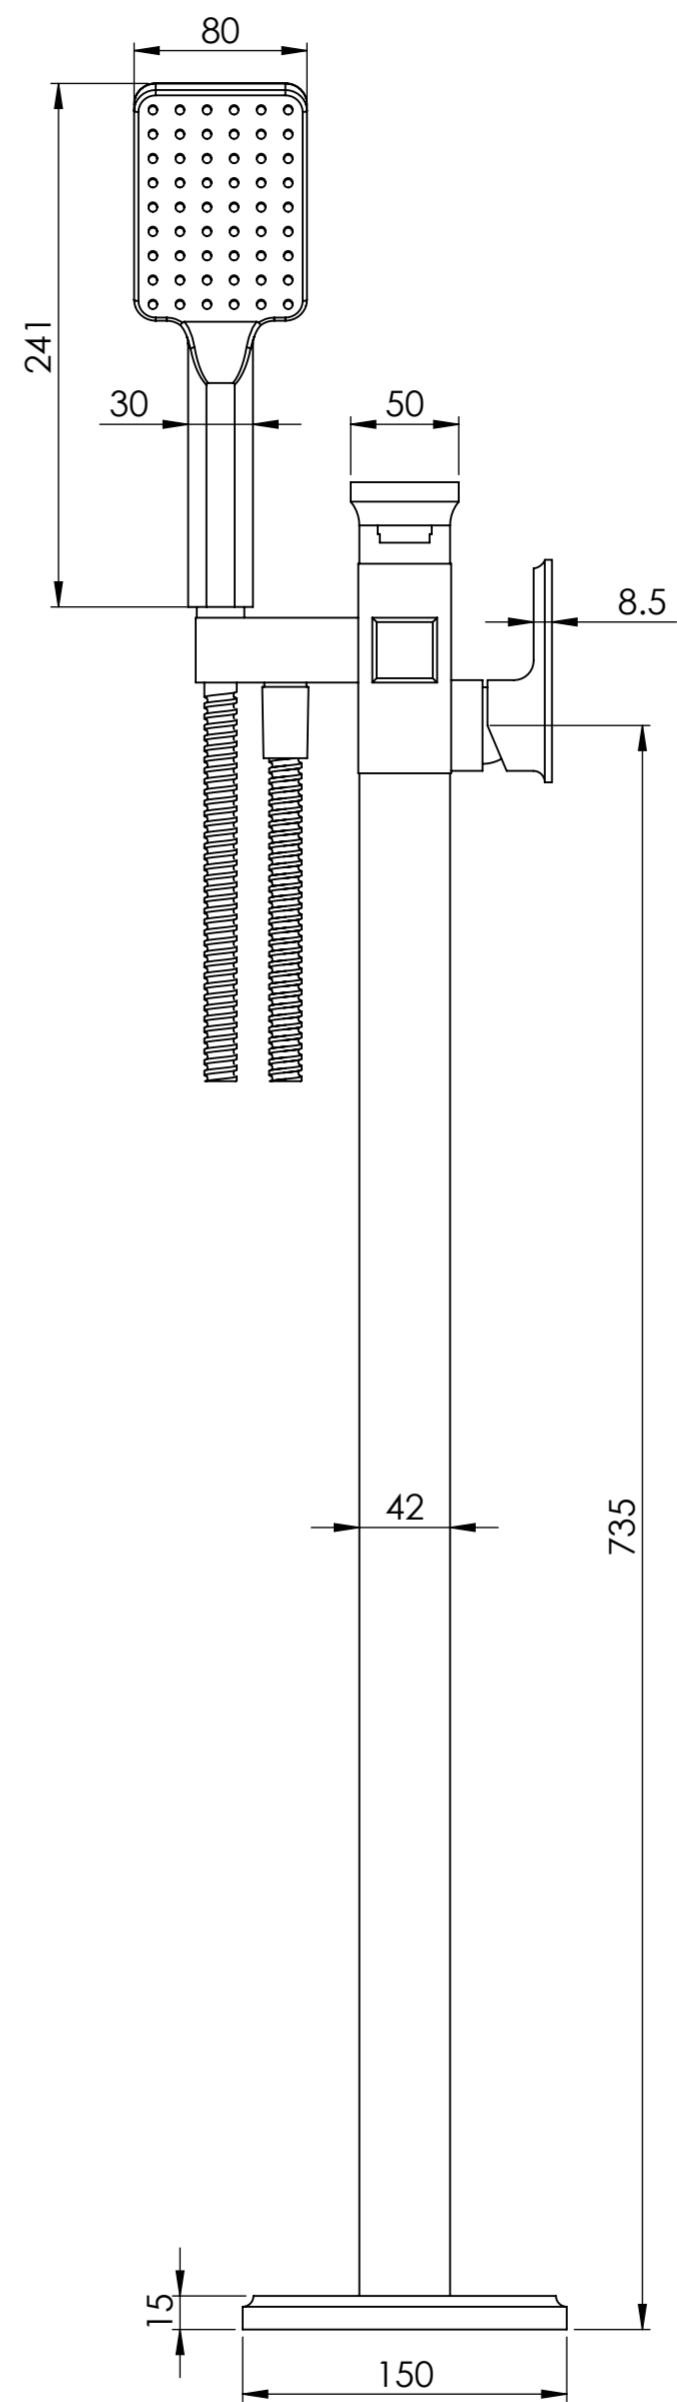

Side View

Front View

LUSO

Product Name

Baroque Series

Product Type

Floorstanding Bath Shower Mixer Tap

All dimensions provided in millimeters.