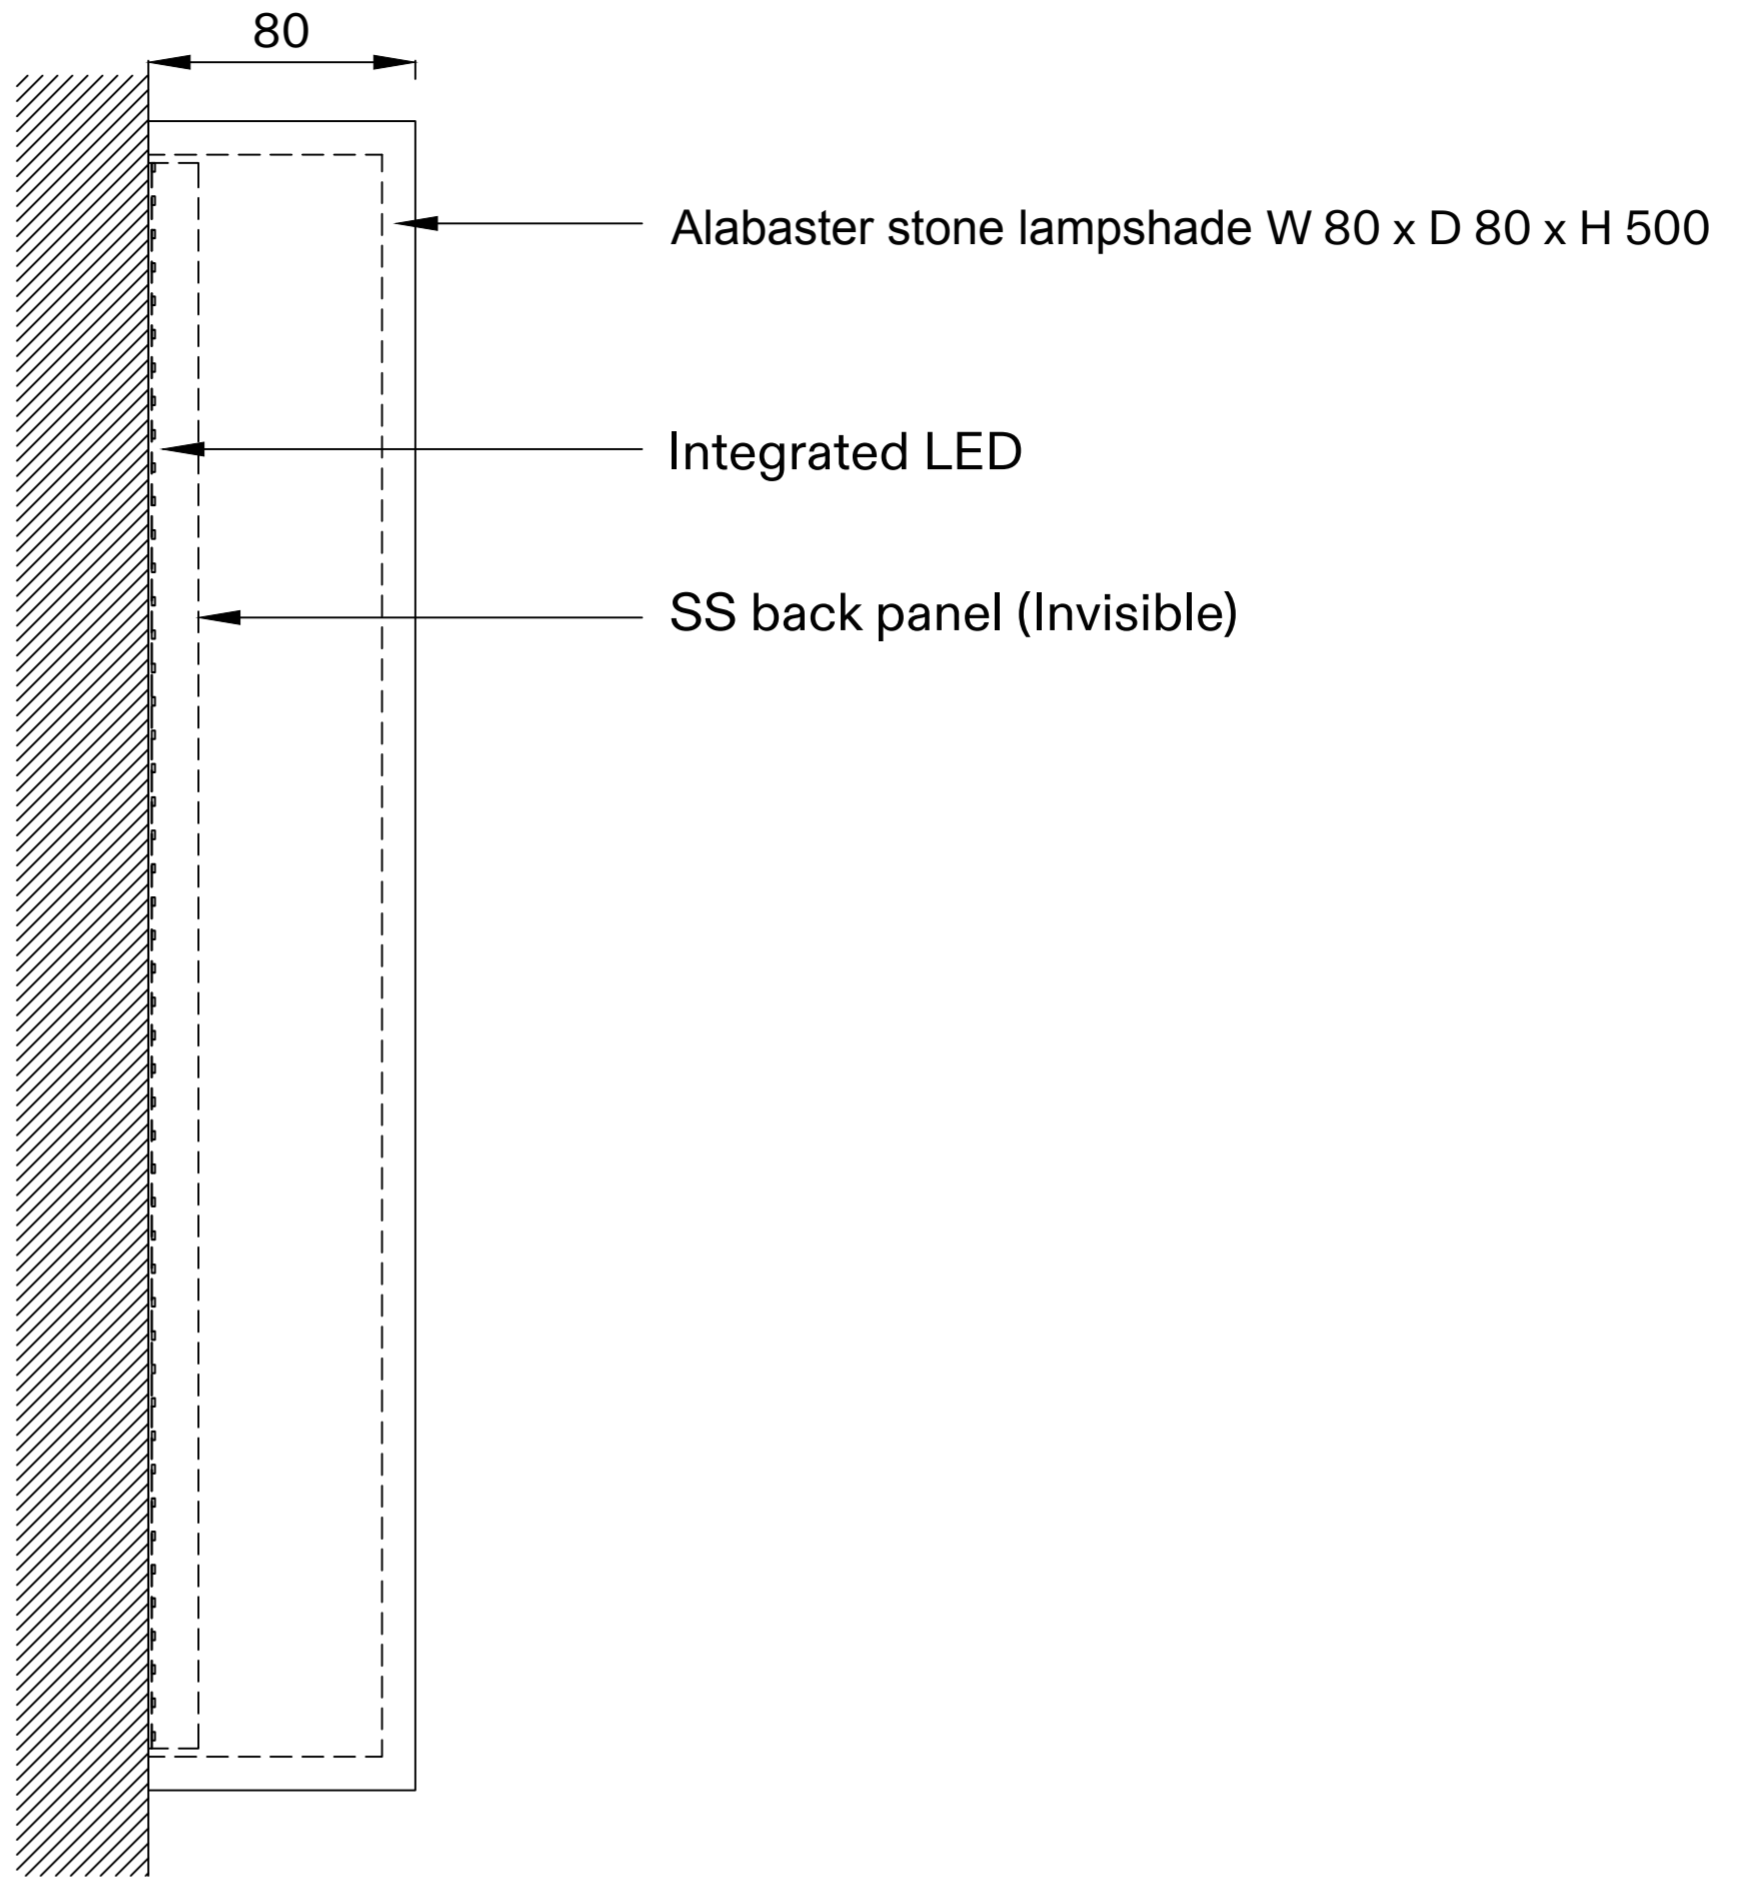

Front View

Side View

Verticle View

LUSSO	Product Name	Ardesia LED Square Wall Sconce Light 500mm
	Basin Finish:	Alabaster
	Size, mm:	80 × 80 × 500

All dimensions provided in millimeters.