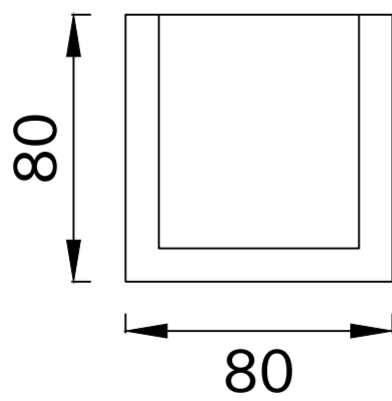

Front View

Side View

Verticle View

LUSSO	Product Name	Ardesia LED Square Wall Sconce Light 500mm
	Basin Finish:	Alabaster
	Size, mm:	80 × 80 × 500

All dimensions provided in millimeters.