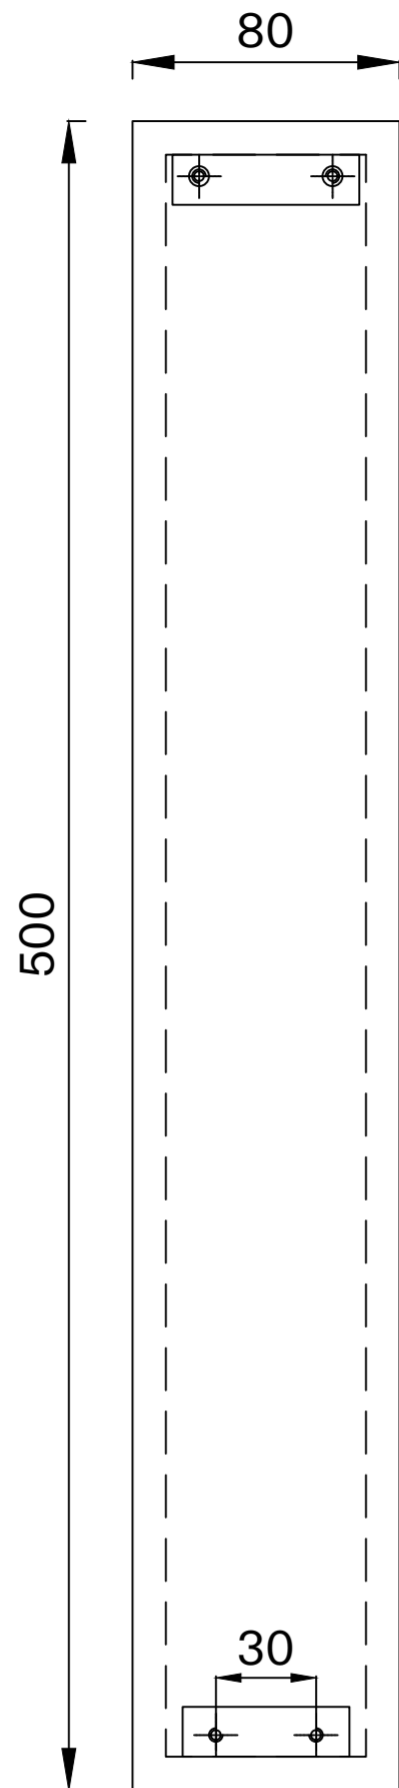

Front View

Side View

Verticle View

LUSSO	Product Name	Ardesia LED Square Wall Sconce Light 500mm
	Basin Finish:	Alabaster
	Size, mm:	80 × 80 × 500

All dimensions provided in millimeters.