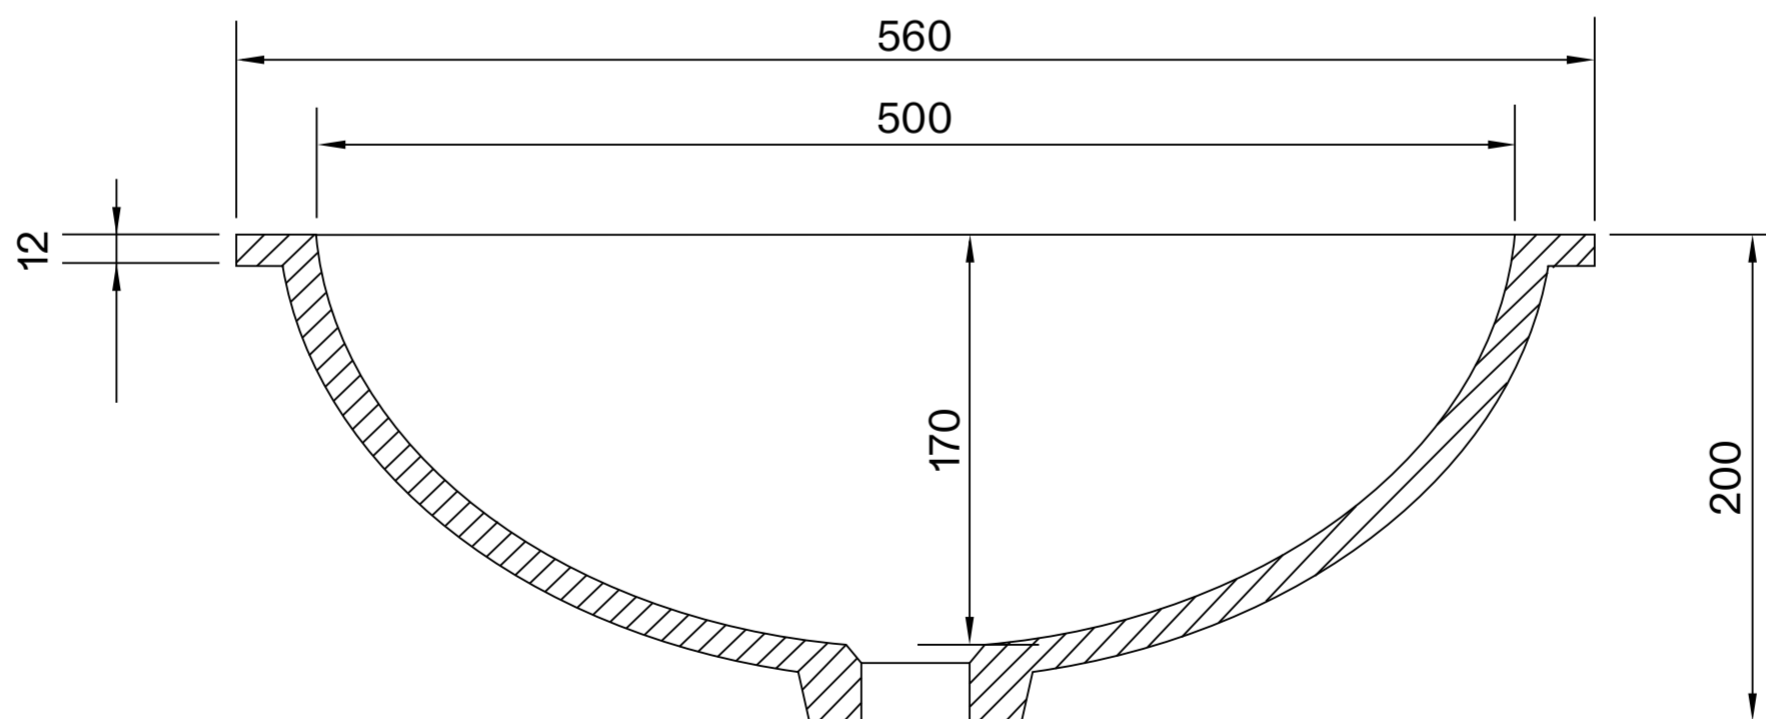

Top View

Front View

LUSO

Product Name	Arc Under Oval Counter Basin 560
Basin Finish:	Matte / Polished
Size, mm:	560 × 380 × 200

All dimensions provided in millimeters.