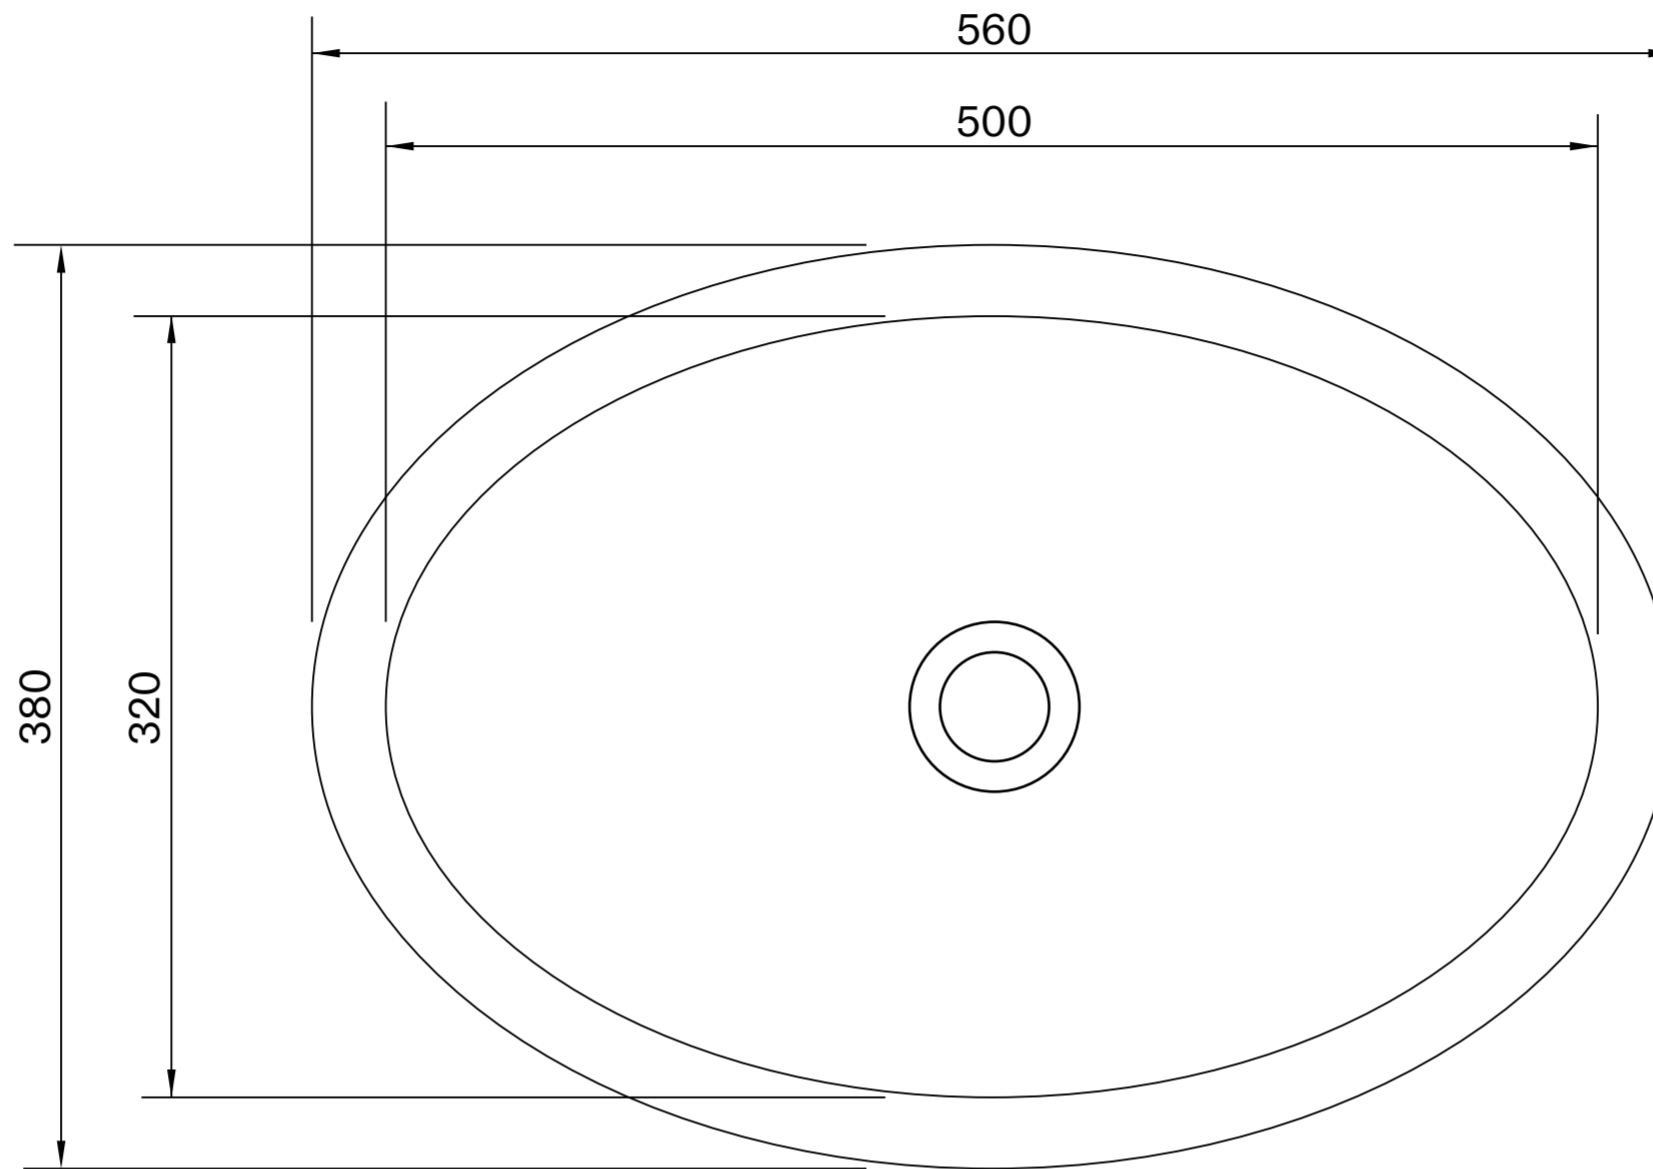

Top View

Front View

LUSO

Product Name	Arc Under Oval Counter Basin 560
Basin Finish:	Matte / Polished
Size, mm:	560 × 380 × 200

All dimensions provided in millimeters.